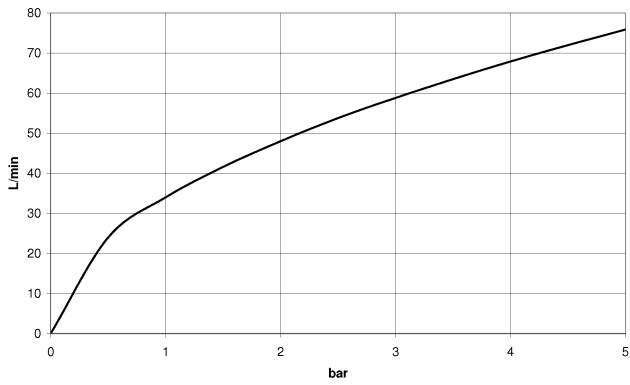

28 450 809

- 3/8" shower outlet
- rosette Ø 60 mm
- 1/2" connection

Intrinsic protection against back flow.

	Brushed Dark Platinum	28 450 809-99
	Chrome	28 450 809-00
	Brushed Platinum	28 450 809-06
	Platinum	28 450 809-08
	Dark Chrome	28 450 809-19
	Brushed Durabronze (23kt Gold)	28 450 809-28
	Brushed Bronze	28 450 809-42
	Brushed Champagne (22kt Gold)	28 450 809-46
	Champagne (22kt Gold)	28 450 809-47

Recommended miscellaneous

- Concealed wall elbow -** 35 085 970 90
- max. recess depth 163 mm
 - min. recess depth 90 mm

28 450 809

mm [inches]

Flow rate chart

Certificates

WRAS_1810006. Belgaqua_22_280_2 IAPMO_4976 (4).
7_7.