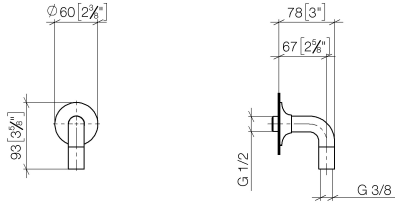

28 450 809

- 3/8" shower outlet
- rosette Ø 60 mm
- 1/2" connection

Intrinsic protection against back flow.

	Brushed Dark Platinum	28 450 809-99
	Chrome	28 450 809-00
	Brushed Platinum	28 450 809-06
	Platinum	28 450 809-08
	Dark Chrome	28 450 809-19
	Brushed Durabronze (23kt Gold)	28 450 809-28
	Brushed Bronze	28 450 809-42
	Brushed Champagne (22kt Gold)	28 450 809-46
	Champagne (22kt Gold)	28 450 809-47

Recommended miscellaneous

- Concealed wall elbow -** 35 085 970 90
- max. recess depth 163 mm
 - min. recess depth 90 mm

28 450 809

mm [inches]

Flow rate chart

Certificates

WRAS_1810006. Belgaqua_22_280_2 IAPMO_4976 (4).
7_7.

28 450 809

Spare parts list

No.	Item Number	Name	Quantity used	Delivery time
1	90 27 80 021 00-99	rosette	1	30
2	09 16 01 014 90	ring	1	2
3	90 23 01 040 00 90	back-flow preventer	2	2
4	09 11 03 123-99	connection	1	30
5	90 21 02 069 00-99	cover	1	30