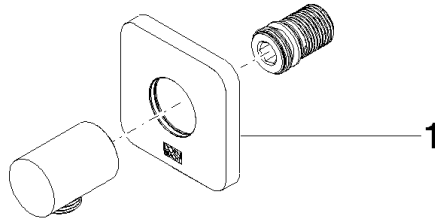

DORNBACHT YARRE Wall elbow - Soft Black

28 450 832

- 1/2" shower outlet
- rosette 60 x 60 mm
- 1/2" connection
- rosette 60 x 60 mm

Intrinsic protection against back flow.

	Soft Black	28 450 832-69
	Chrome	28 450 832-00

Recommended miscellaneous

- Concealed wall elbow -** 35 085 970 90
- max. recess depth 163 mm
 - min. recess depth 90 mm

DORNBRACHT YARRE Wall elbow - Soft Black

28 450 832

mm [inches]

Certificates

WRAS_2305028.

DORNBACHT YARRE Wall elbow - Soft Black

28 450 832

Spare parts list

No.	Item Number	Name	Quantity used	Delivery time
1	90 27 83 020 00-69	rosette	1	2