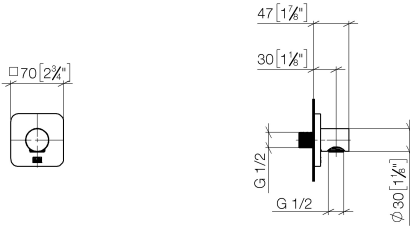

DORNBACHT YARRE Wall elbow - Soft Black

28 450 832

- 1/2" shower outlet
- rosette 60 x 60 mm
- 1/2" connection
- rosette 60 x 60 mm

Intrinsic protection against back flow.

	Soft Black	28 450 832-69
	Chrome	28 450 832-00

Recommended miscellaneous

- Concealed wall elbow -** 35 085 970 90
- max. recess depth 163 mm
 - min. recess depth 90 mm

DORNBRACHT YARRE Wall elbow - Soft Black

28 450 832

mm [inches]

Certificates

WRAS_2305028.

DORNBACHT YARRE Wall elbow - Soft Black

28 450 832

Spare parts list

No.	Item Number	Name	Quantity used	Delivery time
1	90 27 83 020 00-69	rosette	1	2