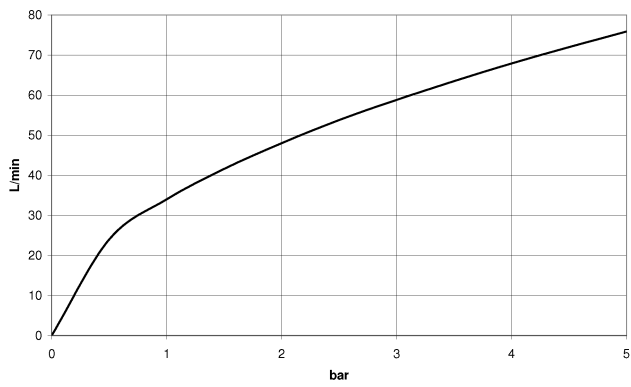

28 450 845

- 3/8" shower outlet
- rosette 60 x 78 mm
- 1/2" connection

Intrinsic protection against back flow.

	Dark Chrome	28 450 845-19
	Chrome	28 450 845-00
	Brushed Platinum	28 450 845-06
	Brushed Light Gold	28 450 845-27
	Matte Black	28 450 845-33
	Brushed Chrome	28 450 845-93
	Brushed Dark Platinum	28 450 845-99

28 450 845

mm [inches]

**Flow rate chart**

**Certificates**

WRAS\_2310091.

28 450 845

Parts for other finishes can be found here: [Chrome](#)