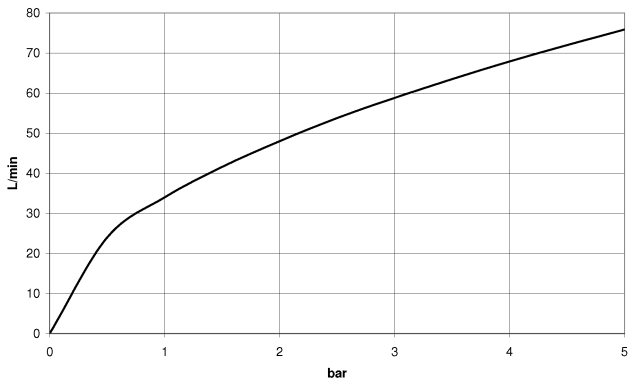

LISSÉ Wall elbow - Light Gold

LISSÉ

28 450 845

- 3/8" shower outlet
- rosette 60 x 78 mm
- 1/2" connection
- WRAS 2310091

Intrinsic protection against back flow.

	Light Gold	28 450 845-26
	Chrome	28 450 845-00
	Brushed Platinum	28 450 845-06
	Dark Chrome	28 450 845-19
	Brushed Light Gold	28 450 845-27
	Matte Black	28 450 845-33
	Brushed Chrome	28 450 845-93
	Brushed Dark Platinum	28 450 845-99

Recommended miscellaneous

**Concealed wall elbow -** 35 085 970 90

- min. recess depth 90 mm
- max. recess depth 163 mm

28 450 845

mm [inches]

**Flow rate chart**

**Codes & Standards**

Scottish Water  
Byelaws