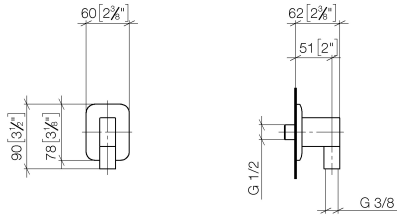

LISSÉ Wall elbow - Light Gold

LISSÉ

28 450 845

- 3/8" shower outlet
- rosette 60 x 78 mm
- 1/2" connection
- WRAS 2310091

Intrinsic protection against back flow.

	Light Gold	28 450 845-26
	Chrome	28 450 845-00
	Brushed Platinum	28 450 845-06
	Dark Chrome	28 450 845-19
	Brushed Light Gold	28 450 845-27
	Matte Black	28 450 845-33
	Brushed Chrome	28 450 845-93
	Brushed Dark Platinum	28 450 845-99

Recommended miscellaneous

**Concealed wall elbow -** 35 085 970 90

- min. recess depth 90 mm
- max. recess depth 163 mm

28 450 845

mm [inches]

**Flow rate chart**

**Codes & Standards**

Scottish Water  
Byelaws