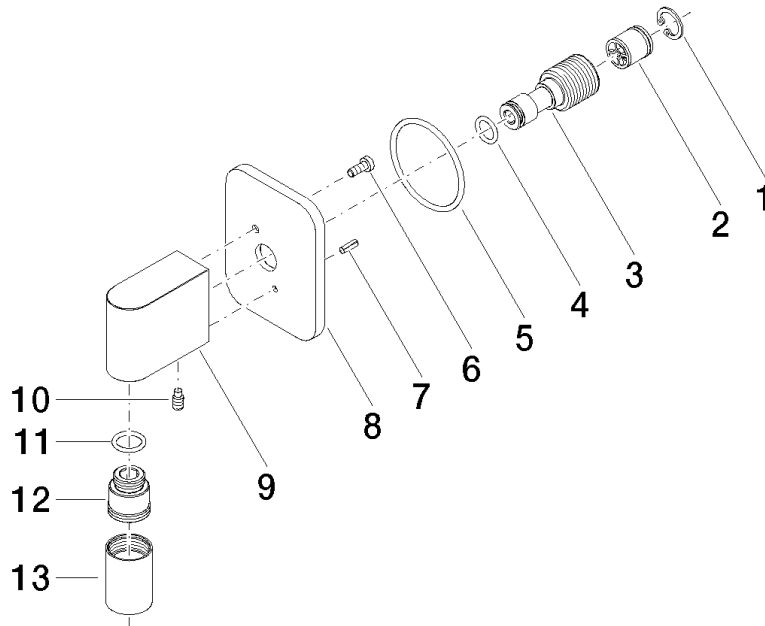

28 450 845

- 3/8" shower outlet
- rosette 60 x 78 mm
- 1/2" connection

Intrinsic protection against back flow.

	Matte Black	28 450 845-33
	Chrome	28 450 845-00
	Brushed Platinum	28 450 845-06
	Dark Chrome	28 450 845-19
	Brushed Light Gold	28 450 845-27
	Brushed Chrome	28 450 845-93
	Brushed Dark Platinum	28 450 845-99

Recommended miscellaneous

- Concealed wall elbow -** 35 085 970 90
- max. recess depth 163 mm
 - min. recess depth 90 mm

28 450 845

mm [inches]

Flow rate chart

Certificates

WRAS_2310091.

28 450 845

Spare parts list

No.	Item Number	Name	Quantity used	Delivery time
1	09 16 01 014 90	ring	1	2
2	90 23 01 141 00 90	back-flow preventer	1	2
3	09 24 03 116 20 90	nipple	1	2
4	09 14 10 008 90	seal	1	2
5	09 14 10 142 90	seal	1	2
6	09 30 30 054 90	screw	1	2
7	09 31 11 026 90	pin	1	2
8	09 27 84 021-33	rosette	1	30
9	09 11 03 046-33	connection	1	30
10	09 31 11 005 90	pin	1	2
11	90 14 10 077 00 90	seal	1	2
12	09 24 03 107 20 90	nipple	1	2
13	90 21 02 069 00-33	cover	1	30