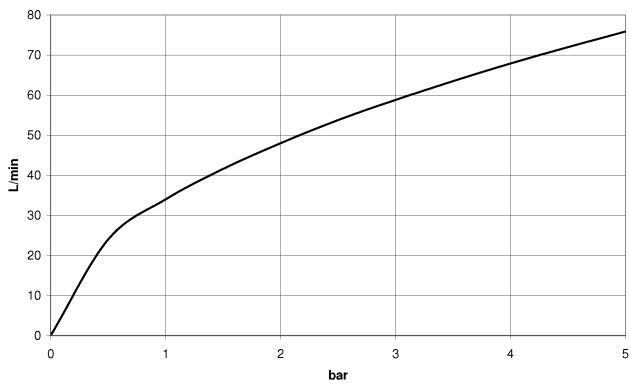

28 450 845

- 3/8" shower outlet
- rosette 60 x 78 mm
- 1/2" connection

Intrinsic protection against back flow.

	Brushed Chrome	28 450 845-93
	Chrome	28 450 845-00
	Brushed Platinum	28 450 845-06
	Dark Chrome	28 450 845-19
	Brushed Light Gold	28 450 845-27
	Matte Black	28 450 845-33
	Brushed Dark Platinum	28 450 845-99

Recommended miscellaneous

- Concealed wall elbow -** 35 085 970 90
- min. recess depth 90 mm
 - max. recess depth 163 mm

28 450 845

mm [inches]

Flow rate chart

Certificates

WRAS_2310091. IAPMO_4976 (2).

28 450 845