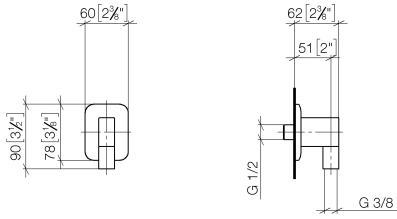

28 450 845

- 3/8" shower outlet
- rosette 60 x 78 mm
- 1/2" connection

Intrinsic protection against back flow.

	Brushed Dark Platinum	28 450 845-99
	Chrome	28 450 845-00
	Brushed Platinum	28 450 845-06
	Dark Chrome	28 450 845-19
	Brushed Light Gold	28 450 845-27
	Matte Black	28 450 845-33
	Brushed Chrome	28 450 845-93

Recommended miscellaneous

Concealed wall elbow - 35 085 970 90

- min. recess depth 90 mm
- max. recess depth 163 mm

28 450 845

mm [inches]

Flow rate chart

Certificates

WRAS_2310091.

28 450 845

Spare parts list

No.	Item Number	Name	Quantity used	Delivery time
1	09 16 01 014 90	ring	1	2
2	90 23 01 141 00 90	back-flow preventer	1	2
3	09 24 03 116 20 90	nipple	1	2
4	09 14 10 008 90	seal	1	2
5	09 14 10 142 90	seal	1	2
6	09 30 30 054 90	screw	1	2
7	09 31 11 026 90	pin	1	2
8	09 27 84 021-99	rosette	1	60
9	09 11 03 046-99	connection	1	30
10	09 31 11 005 90	pin	1	2
11	90 14 10 077 00 90	seal	1	2
12	09 24 03 107 20 90	nipple	1	2
13	90 21 02 069 00-99	cover	1	30