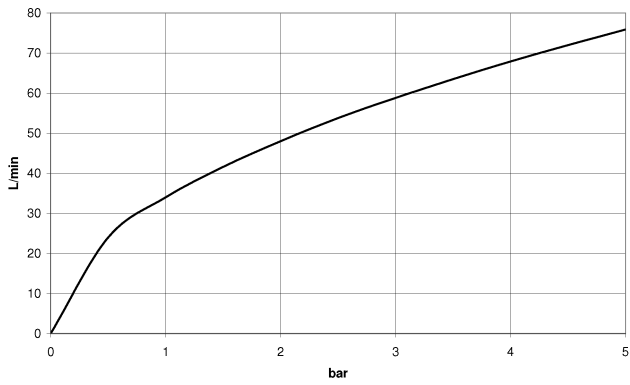

28 450 845

- 3/8" shower outlet
- rosette 60 x 78 mm
- 1/2" connection

Intrinsic protection against back flow.

	Brushed Dark Platinum	28 450 845-99
	Chrome	28 450 845-00
	Brushed Platinum	28 450 845-06
	Dark Chrome	28 450 845-19
	Brushed Light Gold	28 450 845-27
	Matte Black	28 450 845-33
	Brushed Chrome	28 450 845-93

Recommended miscellaneous

Concealed wall elbow - 35 085 970 90

- min. recess depth 90 mm
- max. recess depth 163 mm

28 450 845

mm [inches]

Flow rate chart

Certificates

WRAS_2310091.