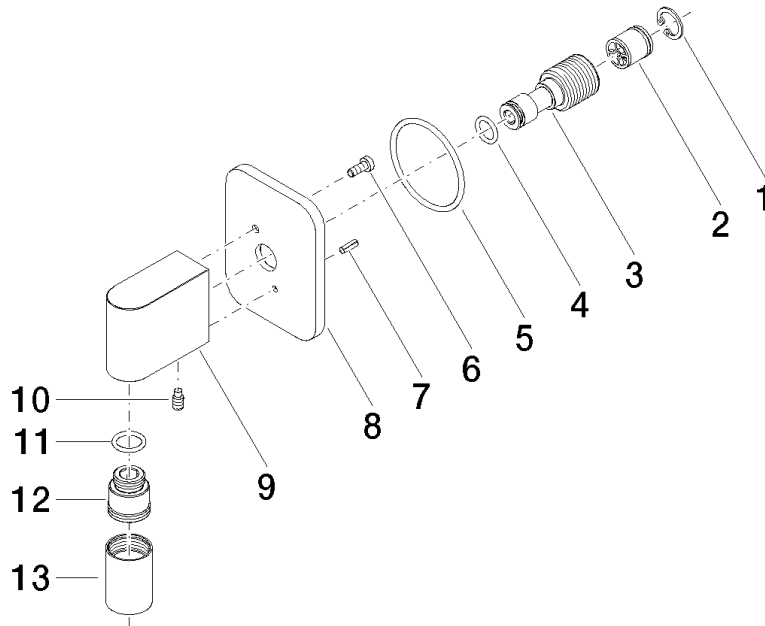

28 450 845

- 3/8" shower outlet
- rosette 60 x 78 mm
- 1/2" connection

Intrinsic protection against back flow.

	Brushed Dark Platinum	28 450 845-99
	Chrome	28 450 845-00
	Brushed Platinum	28 450 845-06
	Dark Chrome	28 450 845-19
	Brushed Light Gold	28 450 845-27
	Matte Black	28 450 845-33
	Brushed Chrome	28 450 845-93

Recommended miscellaneous

Concealed wall elbow - 35 085 970 90

- min. recess depth 90 mm
- max. recess depth 163 mm

28 450 845

mm [inches]

Flow rate chart

Certificates

WRAS_2310091.

28 450 845

Spare parts list

No.	Item Number	Name	Quantity used	Delivery time
1	09 16 01 014 90	ring	1	2
2	90 23 01 141 00 90	back-flow preventer	1	2
3	09 24 03 116 20 90	nipple	1	2
4	09 14 10 008 90	seal	1	2
5	09 14 10 142 90	seal	1	2
6	09 30 30 054 90	screw	1	2
7	09 31 11 026 90	pin	1	2
8	09 27 84 021-99	rosette	1	60
9	09 11 03 046-99	connection	1	30
10	09 31 11 005 90	pin	1	2
11	90 14 10 077 00 90	seal	1	2
12	09 24 03 107 20 90	nipple	1	2
13	90 21 02 069 00-99	cover	1	30