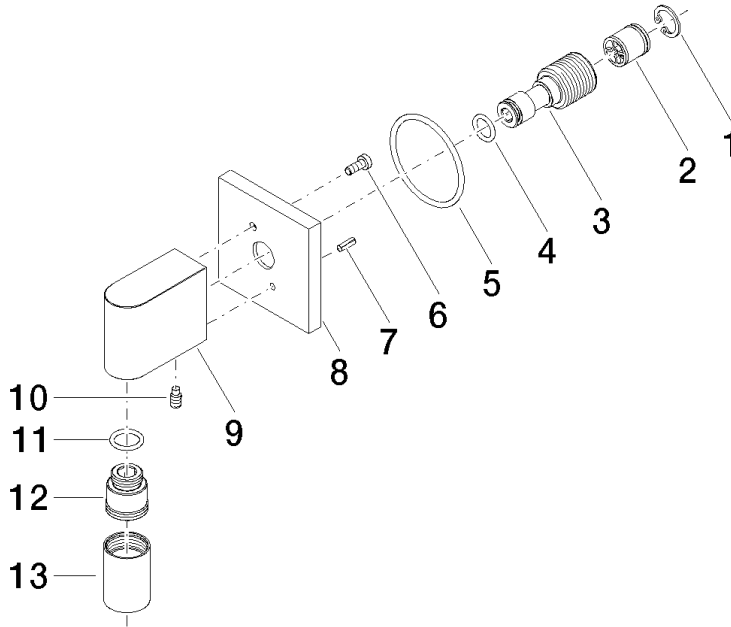

28 450 980

Product version from 3/2/2021

Parts for other
finishes can be found
here: Chrome