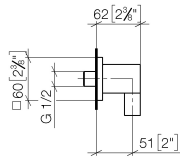

**Wall elbow - Durabronz (23kt Gold)**

IMO

28 450 980

- 3/8" shower outlet
- rosette 60 x 60 mm
- 1/2" connection
- WRAS 2310091

Intrinsic protection against back flow.

Fits: IMO, MEM, CL.1, CYO

	Durabronz (23kt Gold)	28 450 980-09
	Chrome	28 450 980-00
	Brushed Platinum	28 450 980-06
	Platinum	28 450 980-08
	Dark Chrome	28 450 980-19
	Brushed Light Gold	28 450 980-27
	Brushed Durabronz (23kt Gold)	28 450 980-28
	Matte Black	28 450 980-33
	Brushed Champagne (22kt Gold)	28 450 980-46
	Champagne (22kt Gold)	28 450 980-47
	Brushed Chrome	28 450 980-93
	Brushed Dark Platinum	28 450 980-99

28 450 980

mm [inches]

Flow rate chart

Codes & Standards

EN 1717

Scottish Water  
Byelaws

UK Water Supply  
Regulations

Wall elbow - Durabronze (23kt Gold)