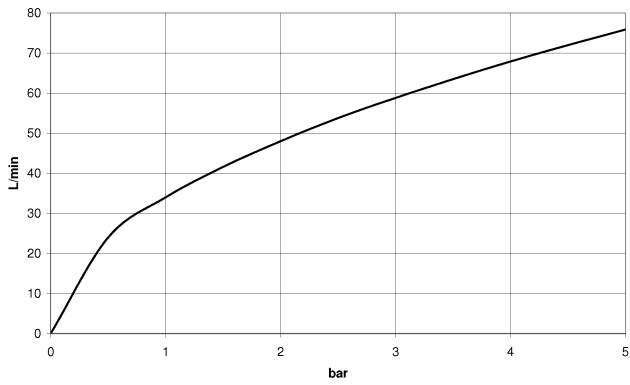

**Wall elbow - Durabronz (23kt Gold)**

IMO

28 450 980

- 3/8" shower outlet
- rosette 60 x 60 mm
- 1/2" connection
- WRAS 2310091

Intrinsic protection against back flow.

Fits: IMO, MEM, CL.1, CYO

	Durabronz (23kt Gold)	28 450 980-09
	Chrome	28 450 980-00
	Brushed Platinum	28 450 980-06
	Platinum	28 450 980-08
	Dark Chrome	28 450 980-19
	Brushed Light Gold	28 450 980-27
	Brushed Durabronz (23kt Gold)	28 450 980-28
	Matte Black	28 450 980-33
	Brushed Champagne (22kt Gold)	28 450 980-46
	Champagne (22kt Gold)	28 450 980-47
	Brushed Chrome	28 450 980-93
	Brushed Dark Platinum	28 450 980-99

28 450 980

mm [inches]

Flow rate chart

Codes & Standards

EN 1717

Scottish Water  
Byelaws

UK Water Supply  
Regulations

Wall elbow - Durabronze (23kt Gold)