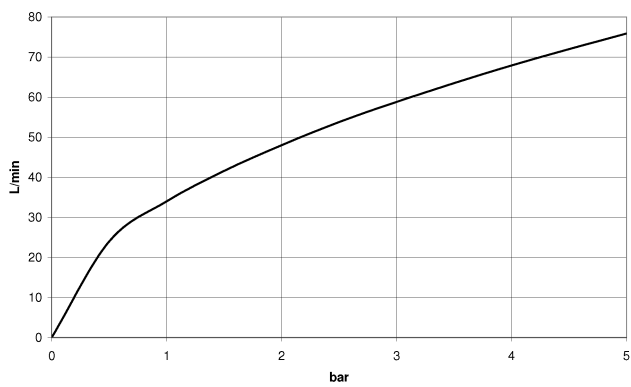

Wall elbow - Dark Chrome

IMO

28 450 980

- 3/8" shower outlet
- rosette 60 x 60 mm
- 1/2" connection

Intrinsic protection against back flow.

Fits: IMO, MEM, CL.1, CYO

	Dark Chrome	28 450 980-19
	Chrome	28 450 980-00
	Brushed Platinum	28 450 980-06
	Platinum	28 450 980-08
	Durabrand (23kt Gold)	28 450 980-09
	Brushed Light Gold	28 450 980-27
	Brushed Durabrand (23kt Gold)	28 450 980-28
	Matte Black	28 450 980-33
	Brushed Champagne (22kt Gold)	28 450 980-46
	Champagne (22kt Gold)	28 450 980-47
	Brushed Chrome	28 450 980-93
	Brushed Dark Platinum	28 450 980-99

Recommended miscellaneous

- Concealed wall elbow -** 35 085 970 90
- max. recess depth 163 mm
  - min. recess depth 90 mm

28 450 980

mm [inches]

### Flow rate chart