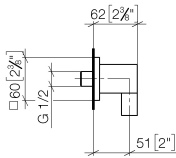

Wall elbow - Brushed Champagne (22kt Gold)

IMO

28 450 980

- 3/8" shower outlet
- rosette 60 x 60 mm
- 1/2" connection

Intrinsic protection against back flow.

Fits: IMO, MEM, CL.1, CYO

	Brushed Champagne (22kt Gold)	28 450 980-46
	Chrome	28 450 980-00
	Brushed Platinum	28 450 980-06
	Platinum	28 450 980-08
	Durabrand (23kt Gold)	28 450 980-09
	Dark Chrome	28 450 980-19
	Brushed Light Gold	28 450 980-27
	Brushed Durabrand (23kt Gold)	28 450 980-28
	Matte Black	28 450 980-33
	Champagne (22kt Gold)	28 450 980-47
	Brushed Chrome	28 450 980-93
	Brushed Dark Platinum	28 450 980-99

Recommended miscellaneous

- Concealed wall elbow -** 35 085 970 90
- max. recess depth 163 mm
 - min. recess depth 90 mm

28 450 980

mm [inches]

Flow rate chart

Certificates

Belgaqua_22_280_2 WRAS_2310091.
7_7.

28 450 980

Spare parts list

No.	Item Number	Name	Quantity used	Delivery time
1	09 16 01 014 90	ring	1	2
2	90 23 01 141 00 90	back-flow preventer	1	2
3	09 24 03 116 20 90	nipple	1	2
4	09 14 10 008 90	seal	1	2
5	09 14 10 142 90	seal	1	2
6	09 30 30 054 90	screw	1	2
7	09 31 11 026 90	pin	1	2
8	09 27 82 006-46	rosette	1	30
9	09 11 03 046-46	connection	1	30
10	09 31 11 005 90	pin	1	2
11	90 14 10 077 00 90	seal	1	2
12	09 24 03 107 20 90	nipple	1	2
13	90 21 02 069 00-46	cover	1	30