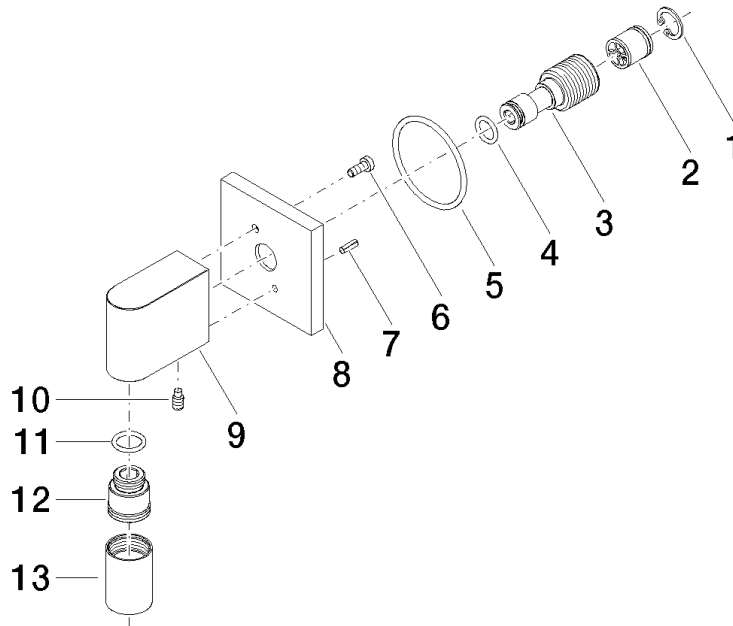

Wall elbow - Brushed Chrome

IMO

28 450 980

- 3/8" shower outlet
- rosette 60 x 60 mm
- 1/2" connection

Intrinsic protection against back flow.

Fits: IMO, MEM, CL.1, CYO

	Brushed Chrome	28 450 980-93
	Chrome	28 450 980-00
	Brushed Platinum	28 450 980-06
	Platinum	28 450 980-08
	Durabrand (23kt Gold)	28 450 980-09
	Dark Chrome	28 450 980-19
	Brushed Light Gold	28 450 980-27
	Brushed Durabrand (23kt Gold)	28 450 980-28
	Matte Black	28 450 980-33
	Brushed Champagne (22kt Gold)	28 450 980-46
	Champagne (22kt Gold)	28 450 980-47
	Brushed Dark Platinum	28 450 980-99

28 450 980

mm [inches]

Flow rate chart

Certificates

Belgaqua_22_280_2 WRAS_2310091. IAPMO_4976 (2). WRAS_1807022.
7_7.

28 450 980

Parts for other finishes can be found here: [Chrome](#)

Spare parts list

No.	Item Number	Name	Quantity used	Delivery time
1	09 16 01 014 90	ring	1	2
2	90 23 01 141 00 90	back-flow preventer	1	2
3	09 24 03 116 20 90	nipple	1	2
4	09 14 10 008 90	seal	1	2
5	09 14 10 142 90	seal	1	2
6	09 30 30 054 90	screw	1	2
7	09 31 11 026 90	pin	1	2
8	09 27 82 006-93	rosette	1	20
9	09 11 03 046-93	connection	1	20
10	09 31 11 005 90	pin	1	2
11	90 14 10 077 00 90	seal	1	2
12	09 24 03 107 20 90	nipple	1	2
13	90 21 02 069 00-93	cover	1	-