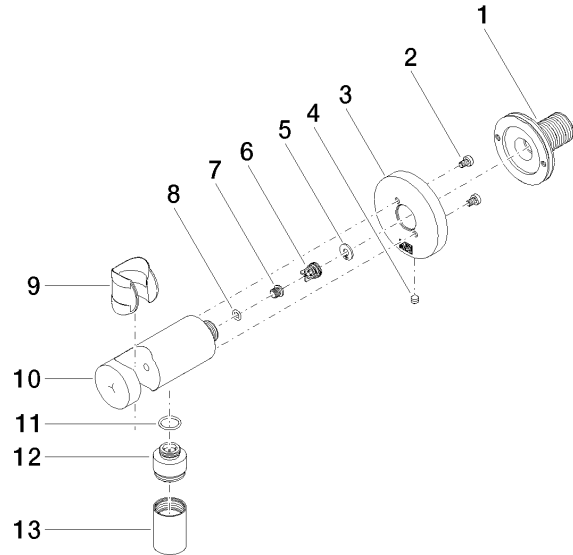

EDITION PRO Wall elbow - Matte Black

28 490 626

- 3/8" shower outlet
- rosette Ø 60 mm
- 1/2" connection
- inherently safe from back flow.

	Matte Black	28 490 626-33
	Chrome	28 490 626-00
	Brushed Chrome	28 490 626-93

EDITION PRO Wall elbow - Matte Black

28 490 626

mm [inches]

Flow rate chart

EDITION PRO Wall elbow - Matte Black

28 490 626

Parts for other finishes can be found here: [Chrome](#)

Spare parts list

No.	Item Number	Name	Quantity used	Delivery time
1	90 24 03 280 00 90	nipple	1	2
2	09 30 30 037 90	screw	1	2
3	09 27 66 016-33	rosette	1	60
4	09 31 11 112 90	pin	1	60
5	09 16 01 023 90	ring	1	2
6	09 23 01 131 90	back-flow preventer	1	2
7	09 30 30 113 20 90	screw	1	2
8	09 14 10 001 90	seal	1	2
9	09 18 40 216 90	sleeve	1	2
10	09 11 03 124-33	connection	1	30
11	09 14 10 213 90	seal	1	2
12	09 24 03 279-33	nipple	1	30
13	90 21 02 069 00-33	cover	1	30