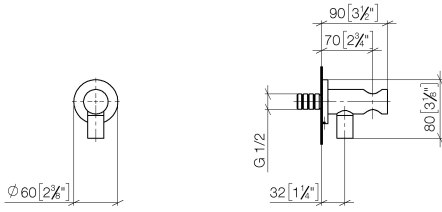

EDITION PRO Wall elbow - Matte Black

28 490 626

- 3/8" shower outlet
- rosette Ø 60 mm
- 1/2" connection
- inherently safe from back flow.

	Matte Black	28 490 626-33
	Chrome	28 490 626-00
	Brushed Chrome	28 490 626-93

EDITION PRO Wall elbow - Matte Black

28 490 626

mm [inches]

Flow rate chart

EDITION PRO Wall elbow - Matte Black

28 490 626

Parts for other finishes can be found here: [Chrome](#)

Spare parts list

No.	Item Number	Name	Quantity used	Delivery time
1	90 24 03 280 00 90	nipple	1	2
2	09 30 30 037 90	screw	1	2
3	09 27 66 016-33	rosette	1	60
4	09 31 11 112 90	pin	1	60
5	09 16 01 023 90	ring	1	2
6	09 23 01 131 90	back-flow preventer	1	2
7	09 30 30 113 20 90	screw	1	2
8	09 14 10 001 90	seal	1	2
9	09 18 40 216 90	sleeve	1	2
10	09 11 03 124-33	connection	1	30
11	09 14 10 213 90	seal	1	2
12	09 24 03 279-33	nipple	1	30
13	90 21 02 069 00-33	cover	1	30