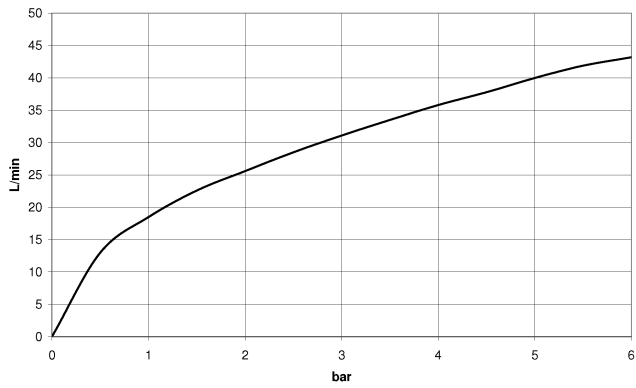

EDITION PRO Wall elbow - Brushed Chrome

28 490 626

- 3/8" shower outlet
- rosette Ø 60 mm
- 1/2" connection
- inherently safe from back flow.

	Brushed Chrome	28 490 626-93
	Chrome	28 490 626-00
	Matte Black	28 490 626-33

EDITION PRO Wall elbow - Brushed Chrome

28 490 626

mm [inches]

Flow rate chart

EDITION PRO Wall elbow - Brushed Chrome

28 490 626

Parts for other finishes can be found here: [Chrome](#)

Spare parts list

No.	Item Number	Name	Quantity used	Delivery time
1	90 24 03 280 00 90	nipple	1	2
2	09 30 30 037 90	screw	1	2
3	09 27 66 016-93	rosette	1	60
4	09 31 11 112 90	pin	1	60
5	09 16 01 023 90	ring	1	2
6	09 23 01 131 90	back-flow preventer	1	2
7	09 30 30 113 20 90	screw	1	2
8	09 14 10 001 90	seal	1	2
9	09 18 40 216 90	sleeve	1	2
10	09 11 03 124-93	connection	1	20
11	09 14 10 213 90	seal	1	2
12	09 24 03 279-93	nipple	1	20
13	90 21 02 069 00-93	cover	1	-