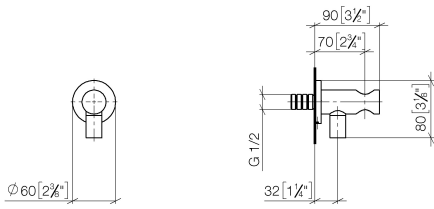

Wall elbow with integrated shower holder - Brushed Platinum

TARA

28 490 660

- 3/8" shower outlet
- rosette Ø 60 mm
- 1/2" connection
- WRAS 1912049

Intrinsic protection against back flow.

Fits: TARA, VAIA, META

Recommended miscellaneous

- Concealed wall elbow -** 35 085 970 90
- max. recess depth 163 mm
 - min. recess depth 90 mm

28 490 660

mm [inches]

Flow rate chart

Certificates

Belgaqua_21-024- WRAS_1912049.
27_7.