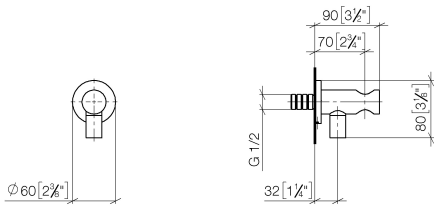

28 490 660

- 3/8" shower outlet
- rosette Ø 60 mm
- 1/2" connection
- WRAS 1912049

Intrinsic protection against back flow.

Fits: TARA, VAIA, META

	Dark Chrome	28 490 660-19
	Chrome	28 490 660-00
	Brushed Platinum	28 490 660-06
	Platinum	28 490 660-08
	Light Gold	28 490 660-26
	Brushed Light Gold	28 490 660-27
	Brushed Durabronze (23kt Gold)	28 490 660-28
	Matte Black	28 490 660-33
	Brushed Bronze	28 490 660-42
	Brushed Champagne (22kt Gold)	28 490 660-46
	Champagne (22kt Gold)	28 490 660-47
	Cyprus	28 490 660-49
	Brushed Chrome	28 490 660-93
	Brushed Dark Platinum	28 490 660-99

28 490 660

mm [inches]

Flow rate chart

28 490 660

Parts for other
finishes can be found
here: [Chrome](#)