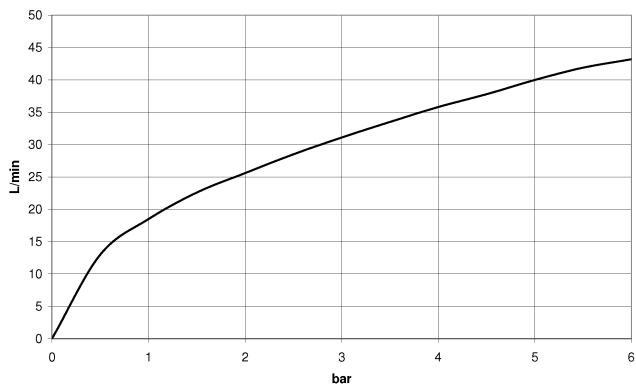

28 490 660

- 3/8" shower outlet
- rosette Ø 60 mm
- 1/2" connection
- WRAS 1912049

Intrinsic protection against back flow.

Fits: TARA, VAIA, META

	Dark Chrome	28 490 660-19
	Chrome	28 490 660-00
	Brushed Platinum	28 490 660-06
	Platinum	28 490 660-08
	Light Gold	28 490 660-26
	Brushed Light Gold	28 490 660-27
	Brushed Durabronze (23kt Gold)	28 490 660-28
	Matte Black	28 490 660-33
	Brushed Bronze	28 490 660-42
	Brushed Champagne (22kt Gold)	28 490 660-46
	Champagne (22kt Gold)	28 490 660-47
	Cyprus	28 490 660-49
	Brushed Chrome	28 490 660-93
	Brushed Dark Platinum	28 490 660-99

28 490 660

mm [inches]

Flow rate chart

28 490 660

Parts for other
finishes can be found
here: [Chrome](#)