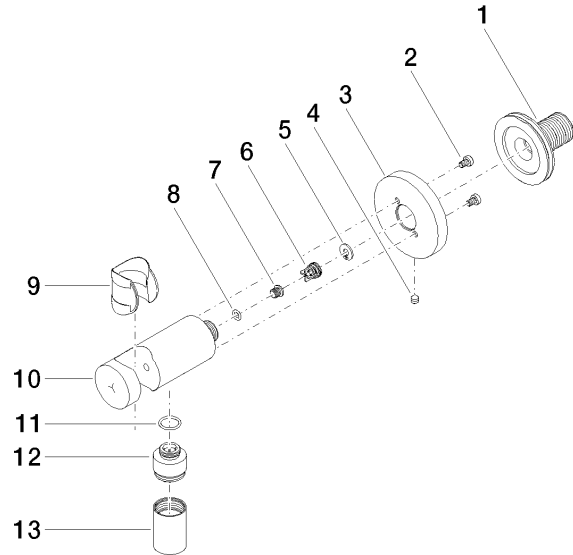

Wall elbow with integrated shower holder - Matte Black

TARA

28 490 660

- 3/8" shower outlet
- rosette Ø 60 mm
- 1/2" connection
- WRAS 1912049

Intrinsic protection against back flow.

Fits: TARA, VAIA, META

Recommended miscellaneous

Concealed wall elbow -

35 085 970 90

- max. recess depth 163 mm
- min. recess depth 90 mm

28 490 660

mm [inches]

Flow rate chart

Certificates

Belgaqua_21-024- WRAS_1912049.
27_7.

28 490 660

Spare parts list

No.	Item Number	Name	Quantity used	Delivery time
1	90 24 03 280 00 90	nipple	1	2
2	09 30 30 037 90	screw	2	2
3	09 27 66 001-33	rosette	1	30
4	09 31 11 112 90	pin	1	60
5	09 16 01 023 90	ring	1	2
6	09 23 01 131 90	back-flow preventer	1	2
7	09 30 30 113 20 90	screw	1	2
8	09 14 10 001 90	seal	1	2
9	09 18 40 216 90	sleeve	1	2
10	09 11 03 124-33	connection	1	30
11	09 14 10 213 90	seal	1	2
12	09 24 03 279-33	nipple	1	30
13	90 21 02 069 00-33	cover	1	30