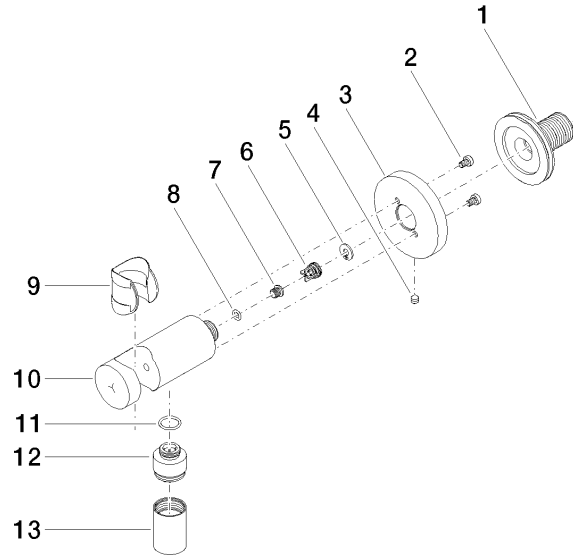

28 490 660

- 3/8" shower outlet
- rosette Ø 60 mm
- 1/2" connection
- WRAS 1912049

Intrinsic protection against back flow.

Fits: TARA, VAIA, META

	Brushed Bronze	28 490 660-42
	Chrome	28 490 660-00
	Brushed Platinum	28 490 660-06
	Platinum	28 490 660-08
	Dark Chrome	28 490 660-19
	Light Gold	28 490 660-26
	Brushed Light Gold	28 490 660-27
	Brushed Durabronze (23kt Gold)	28 490 660-28
	Matte Black	28 490 660-33
	Brushed Champagne (22kt Gold)	28 490 660-46
	Champagne (22kt Gold)	28 490 660-47
	Cyprus	28 490 660-49
	Brushed Chrome	28 490 660-93
	Brushed Dark Platinum	28 490 660-99

28 490 660

mm [inches]

Flow rate chart

28 490 660

Parts for other finishes can be found here: [Chrome](#)

### Spare parts list

No.	Item Number	Name	Quantity used	Delivery time
1	90 24 03 280 00 90	nipple	1	2
2	09 30 30 037 90	screw	2	2
3	09 27 66 001-42	rosette	1	60
4	09 31 11 112 90	pin	1	60
5	09 16 01 023 90	ring	1	2
6	09 23 01 131 90	back-flow preventer	1	2
7	09 30 30 113 20 90	screw	1	2
8	09 14 10 001 90	seal	1	2
9	09 18 40 216 90	sleeve	1	2
10	09 11 03 124-42	connection	1	60
11	09 14 10 213 90	seal	1	2
12	09 24 03 279-42	nipple	1	60
13	90 21 02 069 00-42	cover	1	30