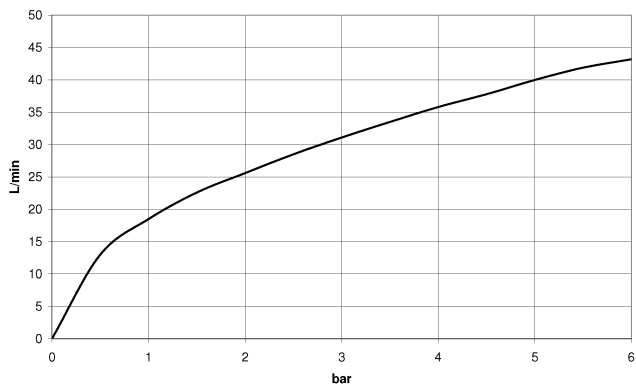

28 490 660

- 3/8" shower outlet
- rosette Ø 60 mm
- 1/2" connection
- WRAS 1912049

Intrinsic protection against back flow.

Fits: TARA, VAIA, META

	Brushed Bronze	28 490 660-42
	Chrome	28 490 660-00
	Brushed Platinum	28 490 660-06
	Platinum	28 490 660-08
	Dark Chrome	28 490 660-19
	Light Gold	28 490 660-26
	Brushed Light Gold	28 490 660-27
	Brushed Durabronze (23kt Gold)	28 490 660-28
	Matte Black	28 490 660-33
	Brushed Champagne (22kt Gold)	28 490 660-46
	Champagne (22kt Gold)	28 490 660-47
	Cyprus	28 490 660-49
	Brushed Chrome	28 490 660-93
	Brushed Dark Platinum	28 490 660-99

28 490 660

mm [inches]

Flow rate chart

28 490 660

Parts for other finishes can be found here: [Chrome](#)