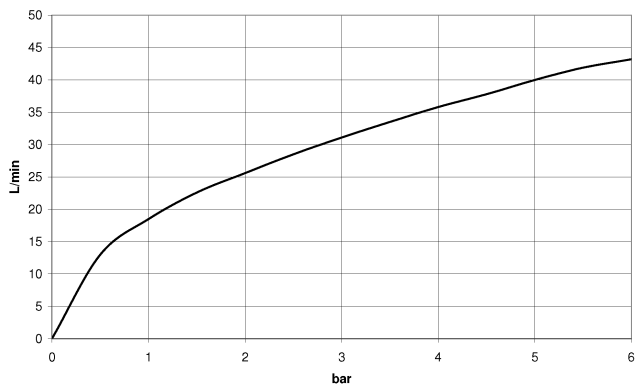

28 490 660

- 3/8" shower outlet
- rosette Ø 60 mm
- 1/2" connection
- WRAS 1912049

Intrinsic protection against back flow.

Fits: TARA, VAIA, META

	Brushed Champagne (22kt Gold)	28 490 660-46
	Chrome	28 490 660-00
	Brushed Platinum	28 490 660-06
	Platinum	28 490 660-08
	Dark Chrome	28 490 660-19
	Light Gold	28 490 660-26
	Brushed Light Gold	28 490 660-27
	Brushed Durabrass (23kt Gold)	28 490 660-28
	Matte Black	28 490 660-33
	Brushed Bronze	28 490 660-42
	Champagne (22kt Gold)	28 490 660-47
	Cyprum	28 490 660-49
	Brushed Chrome	28 490 660-93
	Brushed Dark Platinum	28 490 660-99

28 490 660

mm [inches]

Flow rate chart

28 490 660

Parts for other finishes can be found here: [Chrome](#)

Spare parts list

No.	Item Number	Name	Quantity used	Delivery time
1	90 24 03 280 00 90	nipple	1	2
2	09 30 30 037 90	screw	2	2
3	09 27 66 001-46	rosette	1	30
4	09 31 11 112 90	pin	1	60
5	09 16 01 023 90	ring	1	2
6	09 23 01 131 90	back-flow preventer	1	2
7	09 30 30 113 20 90	screw	1	2
8	09 14 10 001 90	seal	1	2
9	09 18 40 216 90	sleeve	1	2
10	09 11 03 124-46	connection	1	30
11	09 14 10 213 90	seal	1	2
12	09 24 03 279-46	nipple	1	30
13	90 21 02 069 00-46	cover	1	30