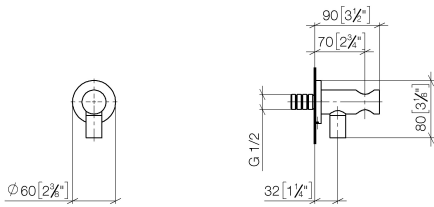

28 490 660

- 3/8" shower outlet
- rosette Ø 60 mm
- 1/2" connection
- WRAS 1912049

Intrinsic protection against back flow.

Fits: TARA, VAIA, META

	Brushed Champagne (22kt Gold)	28 490 660-46
	Chrome	28 490 660-00
	Brushed Platinum	28 490 660-06
	Platinum	28 490 660-08
	Dark Chrome	28 490 660-19
	Light Gold	28 490 660-26
	Brushed Light Gold	28 490 660-27
	Brushed Durabrass (23kt Gold)	28 490 660-28
	Matte Black	28 490 660-33
	Brushed Bronze	28 490 660-42
	Champagne (22kt Gold)	28 490 660-47
	Cyprum	28 490 660-49
	Brushed Chrome	28 490 660-93
	Brushed Dark Platinum	28 490 660-99

28 490 660

mm [inches]

Flow rate chart

28 490 660

Parts for other finishes can be found here: [Chrome](#)

Spare parts list

No.	Item Number	Name	Quantity used	Delivery time
1	90 24 03 280 00 90	nipple	1	2
2	09 30 30 037 90	screw	2	2
3	09 27 66 001-46	rosette	1	30
4	09 31 11 112 90	pin	1	60
5	09 16 01 023 90	ring	1	2
6	09 23 01 131 90	back-flow preventer	1	2
7	09 30 30 113 20 90	screw	1	2
8	09 14 10 001 90	seal	1	2
9	09 18 40 216 90	sleeve	1	2
10	09 11 03 124-46	connection	1	30
11	09 14 10 213 90	seal	1	2
12	09 24 03 279-46	nipple	1	30
13	90 21 02 069 00-46	cover	1	30