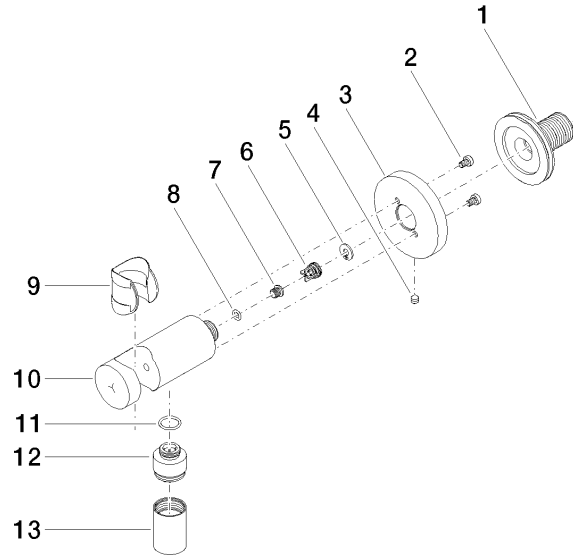

Wall elbow with integrated shower holder - Brushed Chrome

TARA

28 490 660

- 3/8" shower outlet
- rosette Ø 60 mm
- 1/2" connection
- WRAS 1912049

Intrinsic protection against back flow.

Fits: TARA, VAIA, META

28 490 660

mm [inches]

Flow rate chart

Certificates

Belgaqua\_21-024- WRAS\_1912049.  
27\_7.

28 490 660

Parts for other finishes can be found here: [Chrome](#)

### Spare parts list

No.	Item Number	Name	Quantity used	Delivery time
1	90 24 03 280 00 90	nipple	1	2
2	09 30 30 037 90	screw	2	2
3	09 27 66 001-93	rosette	1	20
4	09 31 11 112 90	pin	1	60
5	09 16 01 023 90	ring	1	2
6	09 23 01 131 90	back-flow preventer	1	2
7	09 30 30 113 20 90	screw	1	2
8	09 14 10 001 90	seal	1	2
9	09 18 40 216 90	sleeve	1	2
10	09 11 03 124-93	connection	1	20
11	09 14 10 213 90	seal	1	2
12	09 24 03 279-93	nipple	1	20
13	90 21 02 069 00-93	cover	1	-