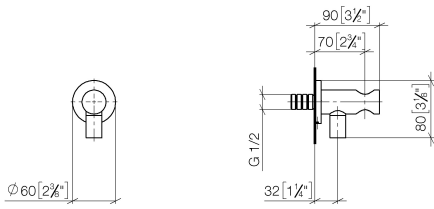

Wall elbow with integrated shower holder - Brushed Chrome

TARA

28 490 660

- 3/8" shower outlet
- rosette Ø 60 mm
- 1/2" connection
- WRAS 1912049

Intrinsic protection against back flow.

Fits: TARA, VAIA, META

28 490 660

mm [inches]

Flow rate chart

Certificates

Belgaqua\_21-024- WRAS\_1912049.  
27\_7.

28 490 660

Parts for other finishes can be found here: [Chrome](#)