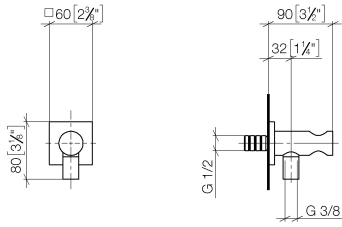

Wall elbow with integrated shower holder - Dark Chrome

IMO

28 490 970

- 3/8" shower outlet
- rosette 60 x 60 mm
- 1/2" connection
- WRAS 1912049

Intrinsic protection against back flow.

Fits: IMO, MEM, CL.1, CYO

	Dark Chrome	28 490 970-19
	Chrome	28 490 970-00
	Brushed Platinum	28 490 970-06
	Platinum	28 490 970-08
	Brushed Light Gold	28 490 970-27
	Brushed Durabrass (23kt Gold)	28 490 970-28
	Matte Black	28 490 970-33
	Brushed Champagne (22kt Gold)	28 490 970-46
	Champagne (22kt Gold)	28 490 970-47
	Brushed Chrome	28 490 970-93
	Brushed Dark Platinum	28 490 970-99

28 490 970

mm [inches]

28 490 970

Parts for other finishes can be found here: [Chrome](#)

Spare parts list

No.	Item Number	Name	Quantity used	Delivery time
1	90 24 03 280 00 90	nipple	1	2
2	09 30 30 037 90	screw	2	2
3	09 27 97 043-19	rosette	1	60
4	09 31 11 112 90	pin	1	60
5	09 16 01 023 90	ring	1	2
6	09 23 01 131 90	back-flow preventer	1	2
7	09 30 30 113 20 90	screw	1	2
8	09 14 10 001 90	seal	1	2
9	09 18 40 216 90	sleeve	1	2
10	09 11 03 124-19	connection	1	20
11	09 14 10 213 90	seal	1	2
12	09 24 03 279-19	nipple	1	20
13	90 21 02 069 00-19	cover	1	20