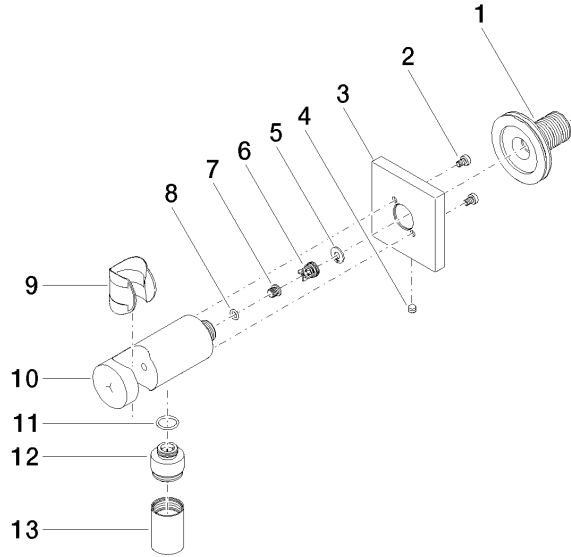

Wall elbow with integrated shower holder - Brushed Light Gold

IMO

28 490 970

- 3/8" shower outlet
- rosette 60 x 60 mm
- 1/2" connection
- WRAS 1912049

Intrinsic protection against back flow.

Fits: IMO, MEM, CL.1, CYO

Recommended miscellaneous

Concealed wall elbow - 35 085 970 90

- min. recess depth 90 mm
- max. recess depth 163 mm

28 490 970

mm [inches]

28 490 970

Product version from 6/1/2024

Wall elbow with integrated shower holder - Brushed Light Gold

IMO

28 490 970

Spare parts list

Product version from 6/1/2024

| No. | Item Number | Name | Quantity used | Delivery time |
|-----|--------------------|--------|---------------|---------------|
| | 90 24 03 280 00 90 | nipple | 14 | 2 |