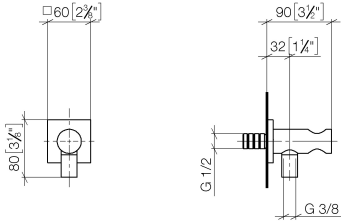

Wall elbow with integrated shower holder - Brushed Light Gold

IMO

28 490 970

- 3/8" shower outlet
- rosette 60 x 60 mm
- 1/2" connection
- WRAS 1912049

Intrinsic protection against back flow.

Fits: IMO, MEM, CL.1, CYO

Recommended miscellaneous

Concealed wall elbow - 35 085 970 90

- min. recess depth 90 mm
- max. recess depth 163 mm

28 490 970

mm [inches]

28 490 970

Product version from 6/1/2024

Wall elbow with integrated shower holder - Brushed Light Gold

IMO

28 490 970

Spare parts list

Product version from 6/1/2024

| No. | Item Number | Name | Quantity used | Delivery time |
|-----|--------------------|--------|---------------|---------------|
| | 90 24 03 280 00 90 | nipple | 14 | 2 |