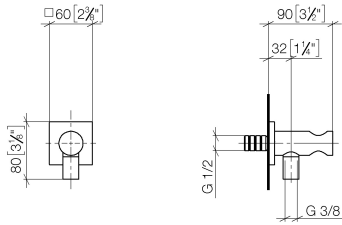

Wall elbow with integrated shower holder - Champagne (22kt Gold)

IMO

28 490 970

- 3/8" shower outlet
- rosette 60 x 60 mm
- 1/2" connection
- WRAS 1912049

Intrinsic protection against back flow.

Fits: IMO, MEM, CL.1, CYO

Recommended miscellaneous

- Concealed wall elbow -** 35 085 970 90
- max. recess depth 163 mm
 - min. recess depth 90 mm

28 490 970

mm [inches]

Certificates

WRAS_1912049.

28 490 970

Spare parts list

| No. | Item Number | Name | Quantity used | Delivery time |
|-----|--------------------|---------------------|---------------|---------------|
| 1 | 90 24 03 280 00 90 | nipple | 1 | 2 |
| 2 | 09 30 30 037 90 | screw | 2 | 2 |
| 3 | 09 27 97 043-47 | rosette | 1 | 60 |
| 4 | 09 31 11 112 90 | pin | 1 | 60 |
| 5 | 09 16 01 023 90 | ring | 1 | 2 |
| 6 | 09 23 01 131 90 | back-flow preventer | 1 | 2 |
| 7 | 09 30 30 113 20 90 | screw | 1 | 2 |
| 8 | 09 14 10 001 90 | seal | 1 | 2 |
| 9 | 09 18 40 216 90 | sleeve | 1 | 2 |
| 10 | 09 11 03 124-47 | connection | 1 | 60 |
| 11 | 09 14 10 213 90 | seal | 1 | 2 |
| 12 | 09 24 03 279-47 | nipple | 1 | 60 |
| 13 | 90 21 02 069 00-47 | cover | 1 | 30 |