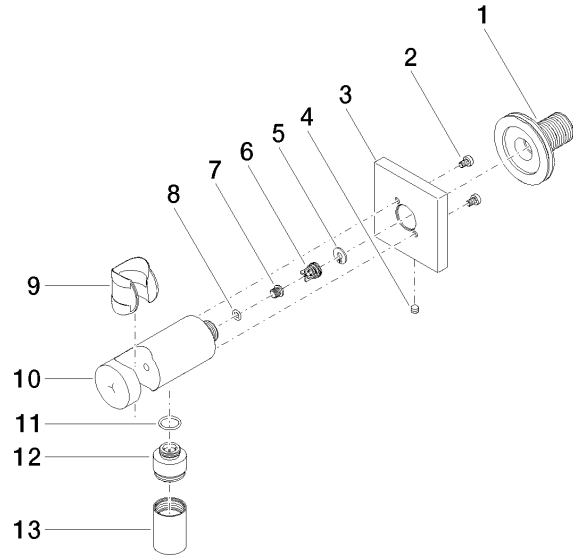

Wall elbow with integrated shower holder - Champagne (22kt Gold)

IMO

28 490 970

- 3/8" shower outlet
- rosette 60 x 60 mm
- 1/2" connection
- WRAS 1912049

Intrinsic protection against back flow.

Fits: IMO, MEM, CL.1, CYO

Recommended miscellaneous

- Concealed wall elbow -** 35 085 970 90
- max. recess depth 163 mm
 - min. recess depth 90 mm

28 490 970

mm [inches]

Certificates

WRAS_1912049.

28 490 970

Spare parts list

| No. | Item Number | Name | Quantity used | Delivery time |
|-----|--------------------|---------------------|---------------|---------------|
| 1 | 90 24 03 280 00 90 | nipple | 1 | 2 |
| 2 | 09 30 30 037 90 | screw | 2 | 2 |
| 3 | 09 27 97 043-47 | rosette | 1 | 60 |
| 4 | 09 31 11 112 90 | pin | 1 | 60 |
| 5 | 09 16 01 023 90 | ring | 1 | 2 |
| 6 | 09 23 01 131 90 | back-flow preventer | 1 | 2 |
| 7 | 09 30 30 113 20 90 | screw | 1 | 2 |
| 8 | 09 14 10 001 90 | seal | 1 | 2 |
| 9 | 09 18 40 216 90 | sleeve | 1 | 2 |
| 10 | 09 11 03 124-47 | connection | 1 | 60 |
| 11 | 09 14 10 213 90 | seal | 1 | 2 |
| 12 | 09 24 03 279-47 | nipple | 1 | 60 |
| 13 | 90 21 02 069 00-47 | cover | 1 | 30 |