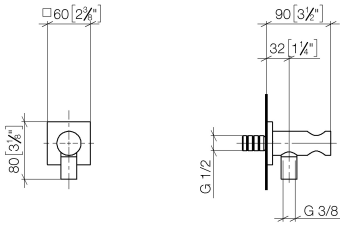

Wall elbow with integrated shower holder - Brushed Chrome

IMO

28 490 970

- 3/8" shower outlet
- rosette 60 x 60 mm
- 1/2" connection
- WRAS 1912049

Intrinsic protection against back flow.

Fits: IMO, MEM, CL.1, CYO

Recommended miscellaneous

- Concealed wall elbow -** 35 085 970 90
- max. recess depth 163 mm
  - min. recess depth 90 mm

28 490 970

mm [inches]

### Spare parts list

No.	Item Number	Name	Quantity used	Delivery time
1	90 24 03 280 00 90	nipple	1	2
2	09 30 30 037 90	screw	2	2
3	09 27 97 043-93	rosette	1	20
4	09 31 11 112 90	pin	1	60
5	09 16 01 023 90	ring	1	2
6	09 23 01 131 90	back-flow preventer	1	2
7	09 30 30 113 20 90	screw	1	2
8	09 14 10 001 90	seal	1	2
9	09 18 40 216 90	sleeve	1	2
10	09 11 03 124-93	connection	1	20
11	09 14 10 213 90	seal	1	2
12	09 24 03 279-93	nipple	1	20
13	90 21 02 069 00-93	cover	1	-