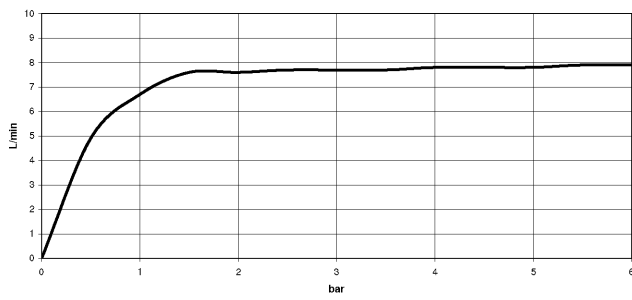

DORNBRACHT YARRE Shower head - Chrome

28 503 832

- 180-210mm projection
- ball-joint pivotable through 30°
- normal flow
- with anti-scale system
- spray head Ø 100mm
- rosette Ø 55 mm
- 1/2" connection
- max. flow 6.8 l/min
- rosette Ø 55 mm

Chrome

28 503 832-00

Soft Black

28 503 832-69

DORNBACHT YARRE Shower head - Chrome

28 503 832

Flow rate chart

Certificates