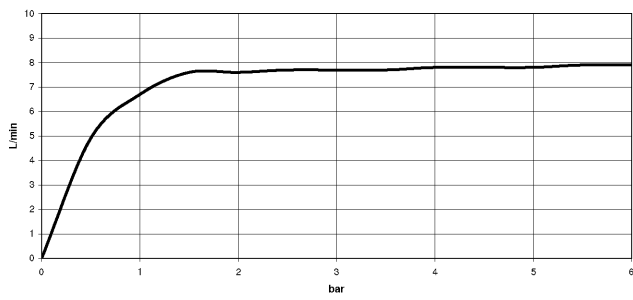

DORNBACHT YARRE Shower head - Soft Black

28 503 832

- 180-210mm projection
- ball-joint pivotable through 30°
- normal flow
- with anti-scale system
- spray head Ø 100mm
- rosette Ø 55 mm
- 1/2" connection
- max. flow 6.8 l/min
- rosette Ø 55 mm

	Soft Black	28 503 832-69
	Chrome	28 503 832-00

DORNBACHT YARRE Shower head - Soft Black

28 503 832

Flow rate chart

Certificates

LGA_28661.

WRAS_240202028.