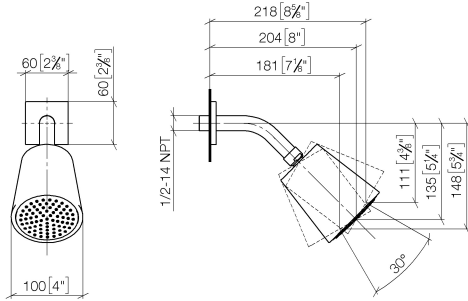

Shower head - Brushed Platinum

IMO

28 504 670

- 180-210mm projection
- ball-joint pivotable through 30°
- PURIFY RAIN, max. flow rate 7 l/min (at 3 bar)
- with anti-scale system
- spray head Ø 100mm
- rosette 60 x 60 mm
- 1/2" connection
- Function from: 6 l/min

Recommended miscellaneous

Concealed wall elbow -

35 085 970 90

- max. recess depth 163 mm
- min. recess depth 90 mm

28 504 670

mm [inches]

Flow rate chart

Certificates

LGA_19924.

28 504 670

Spare parts list

No.	Item Number	Name	Quantity used	Delivery time
1	09 27 98 003-06	rosette	1	10
2	09 31 11 048 90	pin	1	2
3	90 14 10 026 00 90	seal	1	2
4	09 11 03 011-06	connection	1	10
5	90 14 20 002 00 90	seal	1	2
6	90 12 05 054 00-06	shower	1	10