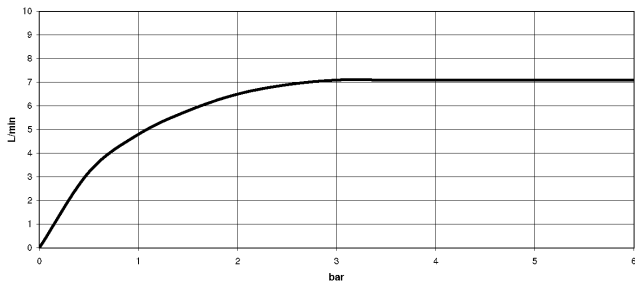

Shower head - Brushed Platinum

IMO

28 504 670

- 180-210mm projection
- ball-joint pivotable through 30°
- PURIFY RAIN, max. flow rate 7 l/min (at 3 bar)
- with anti-scale system
- spray head Ø 100mm
- rosette 60 x 60 mm
- 1/2" connection
- Function from: 6 l/min

Recommended miscellaneous

Concealed wall elbow -

35 085 970 90

- max. recess depth 163 mm
- min. recess depth 90 mm

28 504 670

mm [inches]

Flow rate chart

Certificates