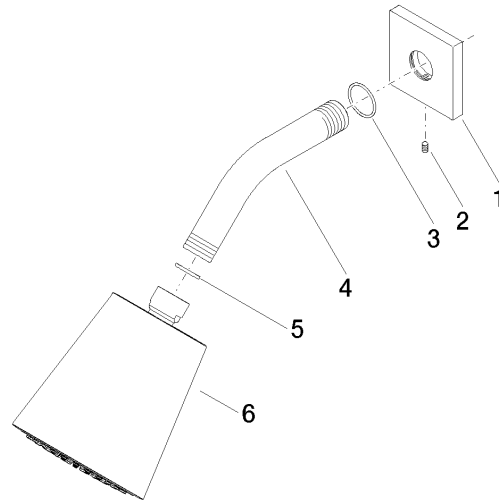

Shower head - Brushed Platinum

IMO

28 504 670

- 180-210mm projection
- ball-joint pivotable through 30°
- PURIFY RAIN, max. flow rate 7 l/min (at 3 bar)
- with anti-scale system
- spray head Ø 100mm
- rosette 60 x 60 mm
- 1/2" connection
- Function from: 6 l/min

Recommended miscellaneous

Concealed wall elbow -

35 085 970 90

- max. recess depth 163 mm
- min. recess depth 90 mm

28 504 670

mm [inches]

Flow rate chart

Certificates

LGA_19924.

28 504 670

Spare parts list

No.	Item Number	Name	Quantity used	Delivery time
1	09 27 98 003-06	rosette	1	10
2	09 31 11 048 90	pin	1	2
3	90 14 10 026 00 90	seal	1	2
4	09 11 03 011-06	connection	1	10
5	90 14 20 002 00 90	seal	1	2
6	90 12 05 054 00-06	shower	1	10