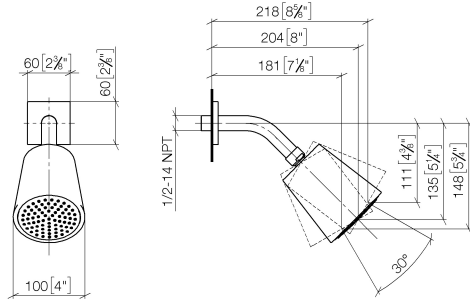

Shower head - Platinum

IMO

28 504 670

- 180-210mm projection
- ball-joint pivotable through 30°
- PURIFY RAIN, max. flow rate 7 l/min (at 3 bar)
- with anti-scale system
- spray head Ø 100mm
- rosette 60 x 60 mm
- 1/2" connection
- Function from: 6 l/min

Fits: IMO, MEM, CL.1, CYO

	Platinum	28 504 670-08
	Chrome	28 504 670-00
	Brushed Platinum	28 504 670-06
	Dark Chrome	28 504 670-19
	Brushed Light Gold	28 504 670-27
	Brushed Durabrass (23kt Gold)	28 504 670-28
	Matte Black	28 504 670-33
	Brushed Champagne (22kt Gold)	28 504 670-46
	Champagne (22kt Gold)	28 504 670-47
	Brushed Chrome	28 504 670-93
	Brushed Dark Platinum	28 504 670-99

Recommended miscellaneous

- Concealed wall elbow -** 35 085 970 90
- max. recess depth 163 mm
 - min. recess depth 90 mm

28 504 670

mm [inches]

Flow rate chart

Certificates

LGA_19924.

28 504 670

Spare parts list

No.	Item Number	Name	Quantity used	Delivery time
1	09 27 98 003-08	rosette	1	40
2	09 31 11 048 90	pin	1	2
3	90 14 10 026 00 90	seal	1	2
4	09 11 03 011-08	connection	1	40
5	90 14 20 002 00 90	seal	1	2
6	90 12 05 054 00-08	shower	1	40