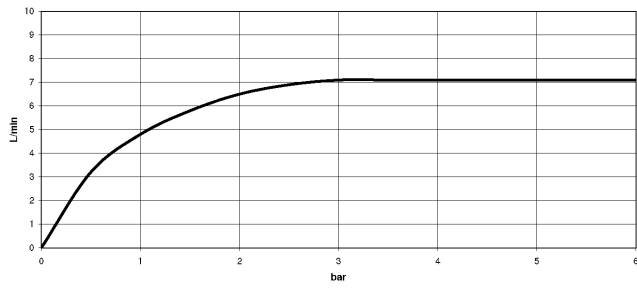

Shower head - Platinum

IMO

28 504 670

- 180-210mm projection
- ball-joint pivotable through 30°
- PURIFY RAIN, max. flow rate 7 l/min (at 3 bar)
- with anti-scale system
- spray head Ø 100mm
- rosette 60 x 60 mm
- 1/2" connection
- Function from: 6 l/min

Recommended miscellaneous

- Concealed wall elbow -** 35 085 970 90
- max. recess depth 163 mm
 - min. recess depth 90 mm

28 504 670

mm [inches]

Flow rate chart

Certificates

LGA_19924.

28 504 670