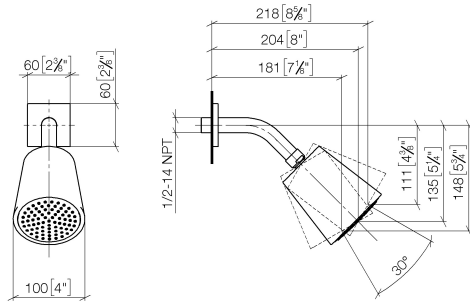

## Shower head - Matte Black

IMO

28 504 670

- 180-210mm projection
- ball-joint pivotable through 30°
- PURIFY RAIN, max. flow rate 7 l/min (at 3 bar)
- with anti-scale system
- spray head Ø 100mm
- rosette 60 x 60 mm
- 1/2" connection
- Function from: 6 l/min

Fits: IMO, MEM, CL.1, CYO

	Matte Black	28 504 670-33
	Chrome	28 504 670-00
	Brushed Platinum	28 504 670-06
	Platinum	28 504 670-08
	Dark Chrome	28 504 670-19
	Brushed Light Gold	28 504 670-27
	Brushed Durabronze (23kt Gold)	28 504 670-28
	Brushed Champagne (22kt Gold)	28 504 670-46
	Champagne (22kt Gold)	28 504 670-47
	Brushed Chrome	28 504 670-93
	Brushed Dark Platinum	28 504 670-99

28 504 670

mm [inches]

Flow rate chart

Certificates

LGA\_19924.

28 504 670

Parts for other  
finishes can be found  
here: [Chrome](#)