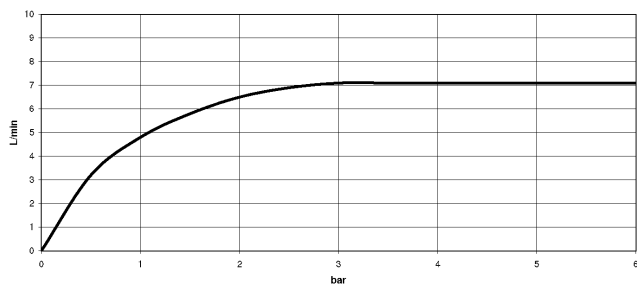

## Shower head - Matte Black

IMO

28 504 670

- 180-210mm projection
- ball-joint pivotable through 30°
- PURIFY RAIN, max. flow rate 7 l/min (at 3 bar)
- with anti-scale system
- spray head Ø 100mm
- rosette 60 x 60 mm
- 1/2" connection
- Function from: 6 l/min

28 504 670

mm [inches]

Flow rate chart

Certificates

LGA\_19924.

28 504 670

Parts for other  
finishes can be found  
here: [Chrome](#)