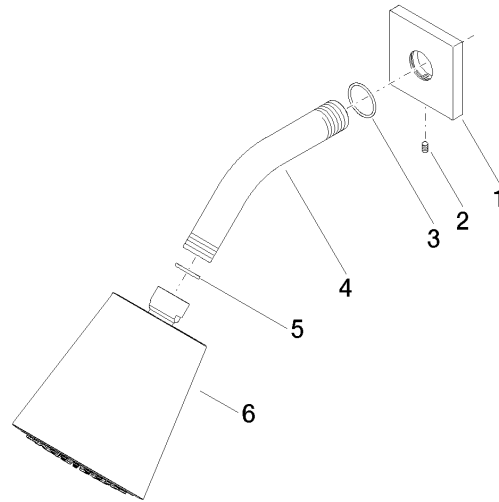

Shower head - Brushed Champagne (22kt Gold)

IMO

28 504 670

- 180-210mm projection
- ball-joint pivotable through 30°
- PURIFY RAIN, max. flow rate 7 l/min (at 3 bar)
- with anti-scale system
- spray head Ø 100mm
- rosette 60 x 60 mm
- 1/2" connection
- Function from: 6 l/min

Recommended miscellaneous

- Concealed wall elbow -**
- max. recess depth 163 mm
 - min. recess depth 90 mm

35 085 970 90

28 504 670

mm [inches]

Flow rate chart

Certificates

LGA_19924.

28 504 670

Spare parts list

No.	Item Number	Name	Quantity used	Delivery time
1	09 27 98 003-46	rosette	1	30
2	09 31 11 048 90	pin	1	2
3	90 14 10 026 00 90	seal	1	2
4	09 11 03 011-46	connection	1	30
5	90 14 20 002 00 90	seal	1	2
6	90 12 05 054 00-46	shower	1	30