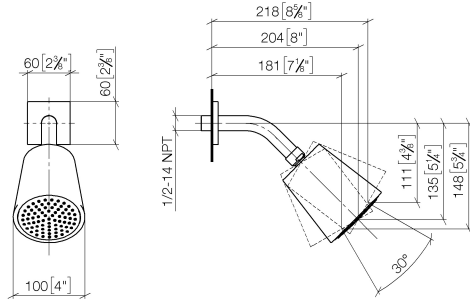

Shower head - Brushed Champagne (22kt Gold)

IMO

28 504 670

- 180-210mm projection
- ball-joint pivotable through 30°
- PURIFY RAIN, max. flow rate 7 l/min (at 3 bar)
- with anti-scale system
- spray head Ø 100mm
- rosette 60 x 60 mm
- 1/2" connection
- Function from: 6 l/min

Recommended miscellaneous

- Concealed wall elbow -**
- max. recess depth 163 mm
 - min. recess depth 90 mm

35 085 970 90

28 504 670

mm [inches]

Flow rate chart

Certificates

LGA_19924.

28 504 670

Spare parts list

No.	Item Number	Name	Quantity used	Delivery time
1	09 27 98 003-46	rosette	1	30
2	09 31 11 048 90	pin	1	2
3	90 14 10 026 00 90	seal	1	2
4	09 11 03 011-46	connection	1	30
5	90 14 20 002 00 90	seal	1	2
6	90 12 05 054 00-46	shower	1	30