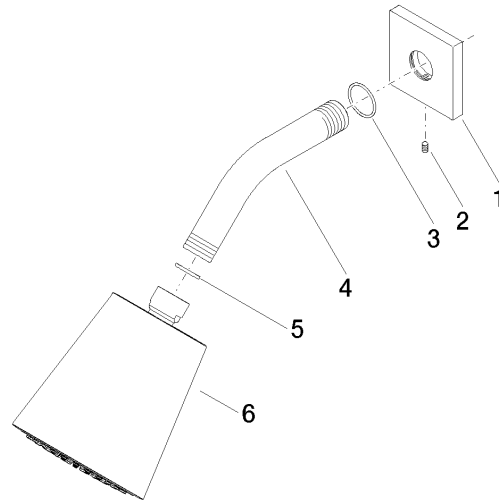

Shower head - Champagne (22kt Gold)

IMO

28 504 670

- 180-210mm projection
- ball-joint pivotable through 30°
- PURIFY RAIN, max. flow rate 7 l/min (at 3 bar)
- with anti-scale system
- spray head Ø 100mm
- rosette 60 x 60 mm
- 1/2" connection
- Function from: 6 l/min

Recommended miscellaneous

- Concealed wall elbow -** 35 085 970 90
- max. recess depth 163 mm
 - min. recess depth 90 mm

28 504 670

mm [inches]

Flow rate chart

Certificates

LGA_19924.

28 504 670

Spare parts list

No.	Item Number	Name	Quantity used	Delivery time
1	09 27 98 003-47	rosette	1	30
2	09 31 11 048 90	pin	1	2
3	90 14 10 026 00 90	seal	1	2
4	09 11 03 011-47	connection	1	30
5	90 14 20 002 00 90	seal	1	2
6	90 12 05 054 00-47	shower	1	30