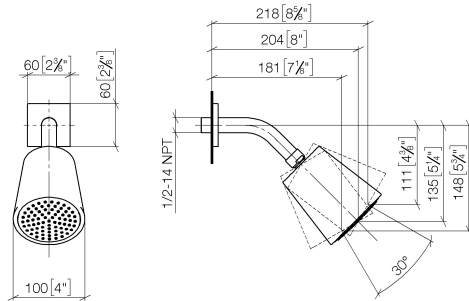

Shower head - Champagne (22kt Gold)

IMO

28 504 670

- 180-210mm projection
- ball-joint pivotable through 30°
- PURIFY RAIN, max. flow rate 7 l/min (at 3 bar)
- with anti-scale system
- spray head Ø 100mm
- rosette 60 x 60 mm
- 1/2" connection
- Function from: 6 l/min

Fits: IMO, MEM, CL.1, CYO

	Champagne (22kt Gold)	28 504 670-47
	Chrome	28 504 670-00
	Brushed Platinum	28 504 670-06
	Platinum	28 504 670-08
	Dark Chrome	28 504 670-19
	Brushed Light Gold	28 504 670-27
	Brushed Durabronze (23kt Gold)	28 504 670-28
	Matte Black	28 504 670-33
	Brushed Champagne (22kt Gold)	28 504 670-46
	Brushed Chrome	28 504 670-93
	Brushed Dark Platinum	28 504 670-99

Recommended miscellaneous

- Concealed wall elbow -** 35 085 970 90
- max. recess depth 163 mm
 - min. recess depth 90 mm

28 504 670

mm [inches]

Flow rate chart

Certificates

LGA_19924.

28 504 670

Spare parts list

No.	Item Number	Name	Quantity used	Delivery time
1	09 27 98 003-47	rosette	1	30
2	09 31 11 048 90	pin	1	2
3	90 14 10 026 00 90	seal	1	2
4	09 11 03 011-47	connection	1	30
5	90 14 20 002 00 90	seal	1	2
6	90 12 05 054 00-47	shower	1	30