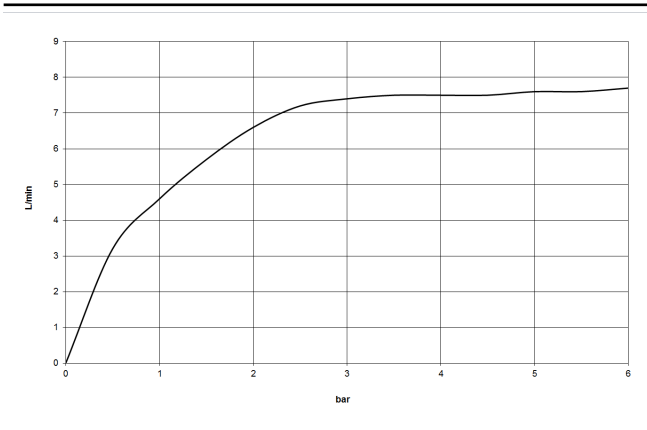

## DORNBACHT YAMOU Shower head - Soft Black

28 504 831

mm [inches]

### Flow rate chart