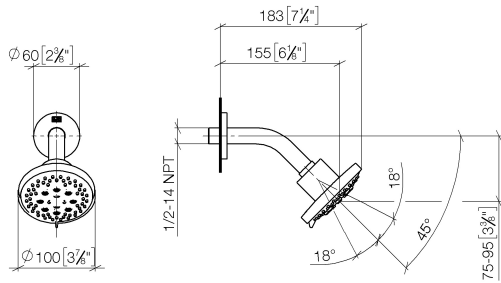

## DORNBACHT YAMOU Shower head - Soft Black

---

28 504 831

- 180-210mm projection
- ball-joint pivotable through 30°
- normal flow
- with anti-scale system
- spray head Ø 100mm
- rosette Ø 55 mm
- 1/2" connection
- max. flow 7.6 l/min
- rosette Ø 55 mm

## DORNBACHT YAMOU Shower head - Soft Black

28 504 831

mm [inches]

### Certificates

LGA\_28661.

WRAS\_240202028.

**DORNBACHT YAMOU Shower head - Soft Black**

28 504 831

**Spare parts list**

No.	Item Number	Name	Quantity used	Delivery time
1	90 27 83 018 00-69	rosette	1	2
2	90 11 03 011 10-69	connection	1	2