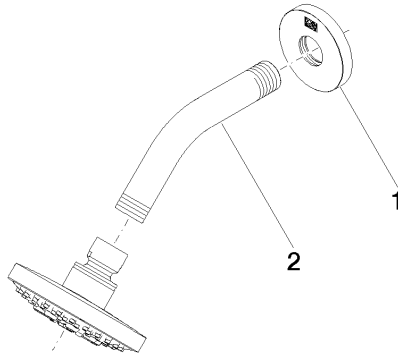

## DORNBACHT YAMOU Shower head - Soft Black

28 504 831

mm [inches]

### Flow rate chart

### Certificates

LGA\_28661.

WRAS\_240202028.

**DORNBACHT YAMOU Shower head - Soft Black**

28 504 831

**Spare parts list**

No.	Item Number	Name	Quantity used	Delivery time
1	90 27 83 018 00-69	rosette	1	2
2	90 11 03 011 10-69	connection	1	2