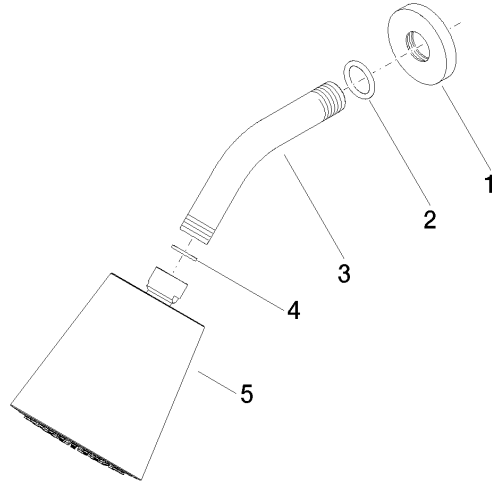

## Shower head - Brushed Bronze

---

TARA

28 504 979

## Shower head - Brushed Bronze

TARA

28 504 979