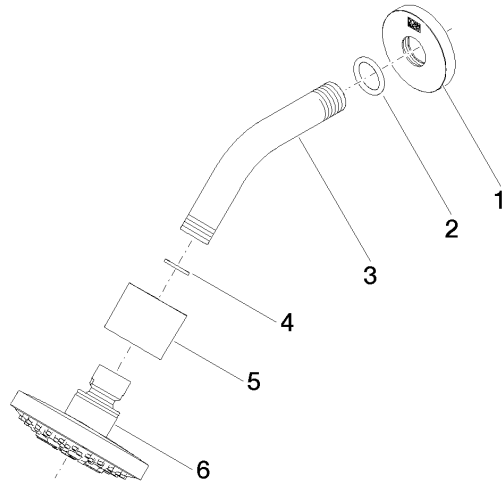

**Shower head - Dark Chrome**

TARA

28 505 979

- 155mm projection
- ball-joint pivotable through 18° (in any direction)
- Three or five settings: PURIFY RAIN, COMPACT SOFT FLOW, COMPACT AQUAPRESSURE FLOW, max. flow rate 7.6 l/min (at 3 bar)
- with anti-scale system
- spray head Ø 100mm
- rosette Ø 60 mm
- 1/2" connection
- Function from: 5.5 l/min
- WRAS 2201056

**Recommended miscellaneous**

- Concealed wall elbow -** 35 085 970 90
- max. recess depth 163 mm
  - min. recess depth 90 mm

28 505 979

mm [inches]

Flow rate chart

Codes & Standards

DIN 4109

ISO 3822

## Shower head - Dark Chrome

---

TARA

28 505 979

## Shower head - Dark Chrome

TARA

28 505 979