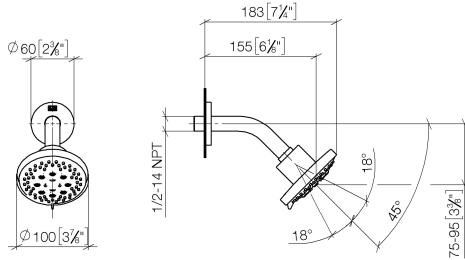

**Shower head - Dark Chrome**

TARA

28 505 979

- 155mm projection
- ball-joint pivotable through 18° (in any direction)
- Three or five settings: PURIFY RAIN, COMPACT SOFT FLOW, COMPACT AQUAPRESSURE FLOW, max. flow rate 7.6 l/min (at 3 bar)
- with anti-scale system
- spray head Ø 100mm
- rosette Ø 60 mm
- 1/2" connection
- Function from: 5.5 l/min
- WRAS 2201056

**Recommended miscellaneous**

- Concealed wall elbow -** 35 085 970 90
- max. recess depth 163 mm
  - min. recess depth 90 mm

28 505 979

mm [inches]

Flow rate chart

Codes & Standards

DIN 4109

ISO 3822

## Shower head - Dark Chrome

---

TARA

28 505 979

## Shower head - Dark Chrome

TARA

28 505 979