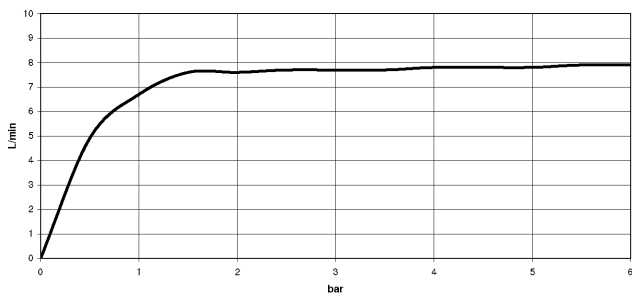

**Shower head - Dark Chrome**

TARA

28 505 979

- 155mm projection
- ball-joint pivotable through 18° (in any direction)
- Three or five settings: PURIFY RAIN, COMPACT SOFT FLOW, COMPACT AQUAPRESSURE FLOW, max. flow rate 7.6 l/min (at 3 bar)
- with anti-scale system
- spray head Ø 100mm
- rosette Ø 60 mm
- 1/2" connection
- Function from: 5.5 l/min
- WRAS 2201056

**Recommended miscellaneous**

- Concealed wall elbow -** 35 085 970 90
- max. recess depth 163 mm
  - min. recess depth 90 mm

28 505 979

mm [inches]

Flow rate chart

Codes & Standards

DIN 4109

ISO 3822

Scottish Water  
Byelaws

UK Water Supply  
Regulations

Ü-Zeichen