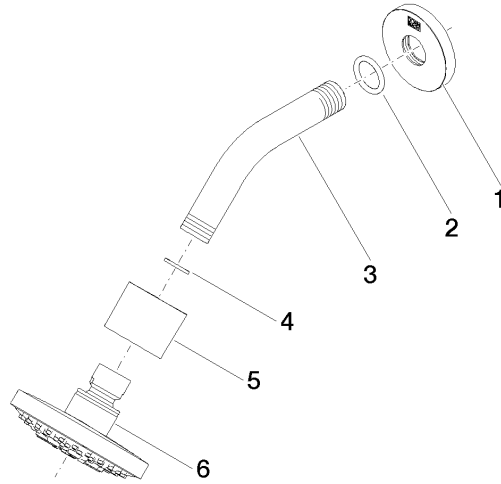

Shower head - Light Gold

TARA

28 505 979

- 155mm projection
- ball-joint pivotable through 18° (in any direction)
- Three or five settings: PURIFY RAIN, COMPACT SOFT FLOW, COMPACT AQUAPRESSURE FLOW, max. flow rate 7.6 l/min (at 3 bar)
- with anti-scale system
- spray head Ø 100mm
- rosette Ø 60 mm
- 1/2" connection
- Function from: 5.5 l/min
- WRAS 2201056

Recommended miscellaneous

- Concealed wall elbow -** 35 085 970 90
- min. recess depth 90 mm
 - max. recess depth 163 mm

28 505 979

mm [inches]

Flow rate chart

Codes & Standards

DIN 4109

ISO 3822

Ü-Zeichen

Shower head - Light Gold

TARA

28 505 979

Certificates

LGA_28

Product version from 3/9/2015

Shower head - Light Gold

TARA

28 505 979

Spare parts list

Product version from 3/9/2015

No.	Item Number	Name	Quantity used	Delivery time
	09 27 22 045-26	rosette	6	60