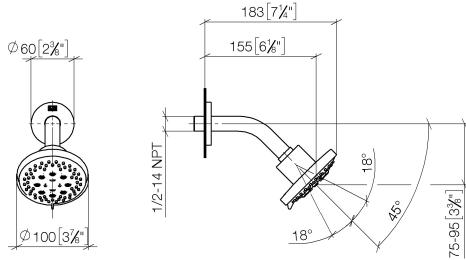

Shower head - Light Gold

TARA

28 505 979

- 155mm projection
- ball-joint pivotable through 18° (in any direction)
- Three or five settings: PURIFY RAIN, COMPACT SOFT FLOW, COMPACT AQUAPRESSURE FLOW, max. flow rate 7.6 l/min (at 3 bar)
- with anti-scale system
- spray head Ø 100mm
- rosette Ø 60 mm
- 1/2" connection
- Function from: 5.5 l/min
- WRAS 2201056

Recommended miscellaneous

- Concealed wall elbow -** 35 085 970 90
- min. recess depth 90 mm
 - max. recess depth 163 mm

28 505 979

mm [inches]

Flow rate chart

Codes & Standards

DIN 4109

ISO 3822

Ü-Zeichen

Shower head - Light Gold

TARA

28 505 979

Certificates

LGA_28

Product version from 3/9/2015

Shower head - Light Gold

TARA

28 505 979

Spare parts list

Product version from 3/9/2015

No.	Item Number	Name	Quantity used	Delivery time
	09 27 22 045-26	rosette	6	60