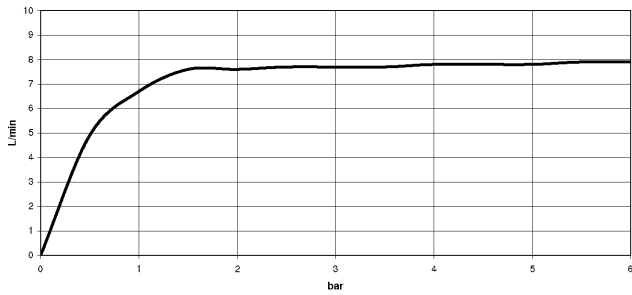

Shower head - Light Gold

TARA

28 505 979

- 155mm projection
- ball-joint pivotable through 18° (in any direction)
- Three or five settings: PURIFY RAIN, COMPACT SOFT FLOW, COMPACT AQUAPRESSURE FLOW, max. flow rate 7.6 l/min (at 3 bar)
- with anti-scale system
- spray head Ø 100mm
- rosette Ø 60 mm
- 1/2" connection
- Function from: 5.5 l/min
- WRAS 2201056

Recommended miscellaneous

- Concealed wall elbow -** 35 085 970 90
- min. recess depth 90 mm
 - max. recess depth 163 mm

28 505 979

mm [inches]

Flow rate chart

Codes & Standards

DIN 4109

ISO 3822

Ü-Zeichen

Shower head - Light Gold

TARA

28 505 979

Certificates

LGA_28

Product version from 3/9/2015

Shower head - Light Gold