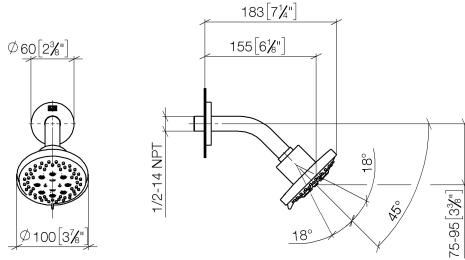

Shower head - Brushed Light Gold

TARA

28 505 979

- 155mm projection
- ball-joint pivotable through 18° (in any direction)
- Three or five settings: PURIFY RAIN, COMPACT SOFT FLOW, COMPACT AQUAPRESSURE FLOW, max. flow rate 7.6 l/min (at 3 bar)
- with anti-scale system
- spray head Ø 100mm
- rosette Ø 60 mm
- 1/2" connection
- Function from: 5.5 l/min
- WRAS 2201056

Recommended miscellaneous

Concealed wall elbow - 35 085 970 90

- min. recess depth 90 mm
- max. recess depth 163 mm

28 505 979

mm [inches]

Flow rate chart

Codes & Standards

DIN 4109

ISO 3822

Ü-Zeichen

Shower head - Brushed Light Gold

TARA

28 505 979

Certificates

LGA_28

Product version from 3/9/2015

Shower head - Brushed Light Gold

TARA

28 505 979

Spare parts list

Product version from 3/9/2015

No.	Item Number	Name	Quantity used	Delivery time
	09 27 22 045-27	rosette	6	60