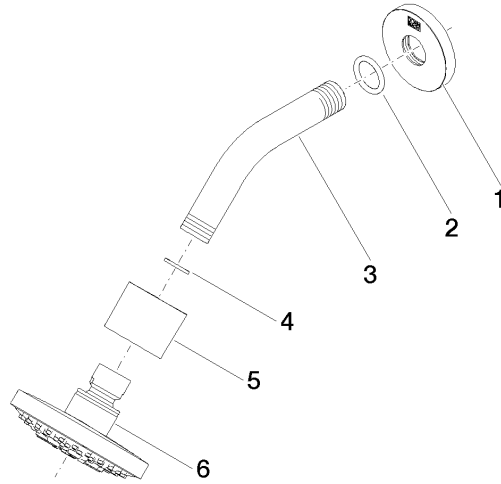

Shower head - Brushed Light Gold

TARA

28 505 979

- 155mm projection
- ball-joint pivotable through 18° (in any direction)
- Three or five settings: PURIFY RAIN, COMPACT SOFT FLOW, COMPACT AQUAPRESSURE FLOW, max. flow rate 7.6 l/min (at 3 bar)
- with anti-scale system
- spray head Ø 100mm
- rosette Ø 60 mm
- 1/2" connection
- Function from: 5.5 l/min
- WRAS 2201056

Recommended miscellaneous

Concealed wall elbow - 35 085 970 90

- min. recess depth 90 mm
- max. recess depth 163 mm

28 505 979

mm [inches]

Flow rate chart

Codes & Standards

DIN 4109

ISO 3822

Ü-Zeichen

Shower head - Brushed Light Gold

TARA

28 505 979

Certificates

LGA_28

Product version from 3/9/2015

Shower head - Brushed Light Gold

TARA

28 505 979

Spare parts list

Product version from 3/9/2015

No.	Item Number	Name	Quantity used	Delivery time
	09 27 22 045-27	rosette	6	60