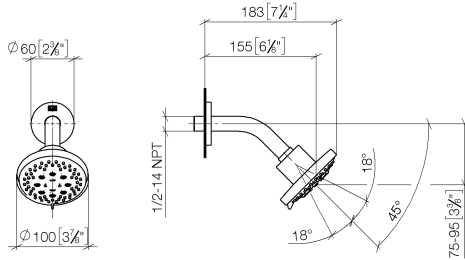

28 505 979

- 155mm projection
- ball-joint pivotable through 18° (in any direction)
- Three or five settings: PURIFY RAIN, COMPACT SOFT FLOW, COMPACT AQUAPRESSURE FLOW, max. flow rate 7.6 l/min (at 3 bar)
- with anti-scale system
- spray head Ø 100mm
- rosette Ø 60 mm
- 1/2" connection
- Function from: 5.5 l/min
- WRAS 2201056

Recommended miscellaneous

- Concealed wall elbow -** 35 085 970 90
- max. recess depth 163 mm
  - min. recess depth 90 mm

28 505 979

mm [inches]

Flow rate chart

Codes & Standards

DIN 4109

ISO 3822