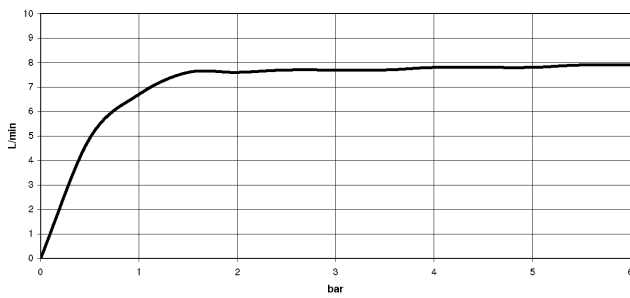

**Shower head - Brushed Champagne (22kt Gold)**

TARA

28 505 979

- 155mm projection
- ball-joint pivotable through 18° (in any direction)
- Three or five settings: PURIFY RAIN, COMPACT SOFT FLOW, COMPACT AQUAPRESSURE FLOW, max. flow rate 7.6 l/min (at 3 bar)
- with anti-scale system
- spray head Ø 100mm
- rosette Ø 60 mm
- 1/2" connection
- Function from: 5.5 l/min
- WRAS 2201056

**Recommended miscellaneous**

- Concealed wall elbow -** 35 085 970 90
- max. recess depth 163 mm
  - min. recess depth 90 mm

28 505 979

mm [inches]

**Flow rate chart**

**Codes & Standards**

DIN 4109

ISO 3822

Scottish Water  
Byelaws

UK Water Supply  
Regulations

**Ü-Zeichen**