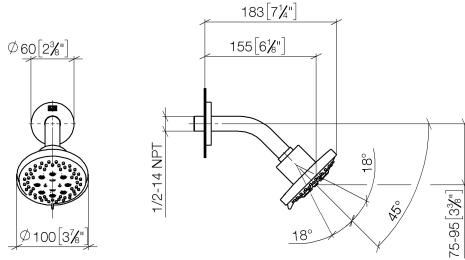

**Shower head - Brushed Champagne (22kt Gold)**

TARA

28 505 979

- 155mm projection
- ball-joint pivotable through 18° (in any direction)
- Three or five settings: PURIFY RAIN, COMPACT SOFT FLOW, COMPACT AQUAPRESSURE FLOW, max. flow rate 7.6 l/min (at 3 bar)
- with anti-scale system
- spray head Ø 100mm
- rosette Ø 60 mm
- 1/2" connection
- Function from: 5.5 l/min
- WRAS 2201056

**Recommended miscellaneous**

- Concealed wall elbow -** 35 085 970 90
- max. recess depth 163 mm
  - min. recess depth 90 mm

28 505 979

mm [inches]

**Flow rate chart**

**Codes & Standards**

DIN 4109

ISO 3822

## Shower head - Brushed Champagne (22kt Gold)

---

TARA

28 505 979

## Shower head - Brushed Champagne (22kt Gold)

TARA

28 505 979