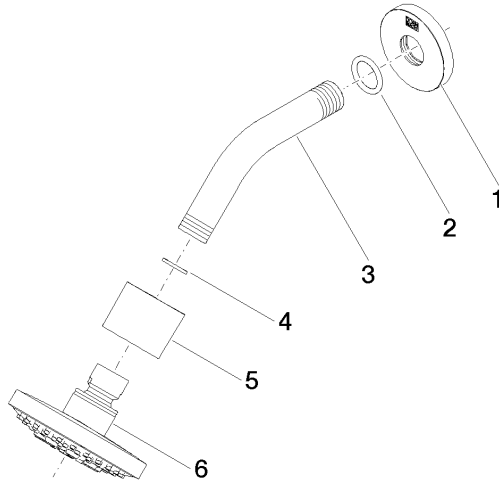

**Shower head - Brushed Champagne (22kt Gold)**

TARA

28 505 979

- 155mm projection
- ball-joint pivotable through 18° (in any direction)
- Three or five settings: PURIFY RAIN, COMPACT SOFT FLOW, COMPACT AQUAPRESSURE FLOW, max. flow rate 7.6 l/min (at 3 bar)
- with anti-scale system
- spray head Ø 100mm
- rosette Ø 60 mm
- 1/2" connection
- Function from: 5.5 l/min
- WRAS 2201056

## Shower head - Brushed Champagne (22kt Gold)

TARA

28 505 979

### Spare parts list