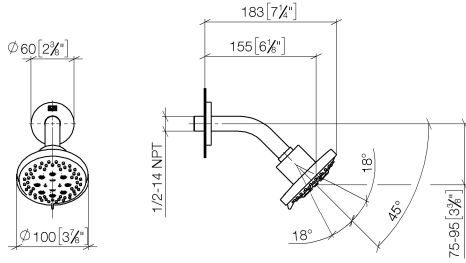

28 505 979

- 155mm projection
- ball-joint pivotable through 18° (in any direction)
- Three or five settings: PURIFY RAIN, COMPACT SOFT FLOW, COMPACT AQUAPRESSURE FLOW, max. flow rate 7.6 l/min (at 3 bar)
- with anti-scale system
- spray head Ø 100mm
- rosette Ø 60 mm
- 1/2" connection
- Function from: 5.5 l/min
- WRAS 2201056

28 505 979

mm [inches]

Flow rate chart

Codes & Standards

DIN 4109

ISO 3822

Scottish Water
Byelaws

UK Water Supply
Regulations

Ü-Zeichen

Shower head - Brushed Chrome

TARA

28 505 979

Certificates

LGA_28

WRAS_2201

28 505 979

Product version from 3/9/2015

Parts for other
finishes can be found
here: [Chrome](#)

Shower head - Brushed Chrome

TARA

28 505 979

Spare parts list

Product version from 3/9/2015

No.	Item Number	Name	Quantity used	Delivery time
	09 27 22 045-93	rosette	6	20