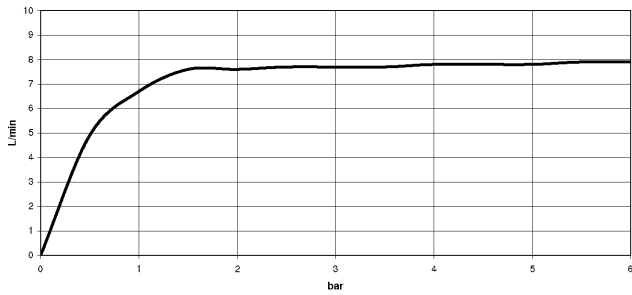

28 505 979

- 155mm projection
- ball-joint pivotable through 18° (in any direction)
- Three or five settings: PURIFY RAIN, COMPACT SOFT FLOW, COMPACT AQUAPRESSURE FLOW, max. flow rate 7.6 l/min (at 3 bar)
- with anti-scale system
- spray head Ø 100mm
- rosette Ø 60 mm
- 1/2" connection
- Function from: 5.5 l/min
- WRAS 2201056

Fits: TARA, LISSÉ, VAIA, META

	Brushed Chrome	28 505 979-93
	Chrome	28 505 979-00
	Brushed Platinum	28 505 979-06
	Platinum	28 505 979-08
	Dark Chrome	28 505 979-19
	Light Gold	28 505 979-26
	Brushed Light Gold	28 505 979-27
	Brushed Durabronze (23kt Gold)	28 505 979-28
	Matte Black	28 505 979-33
	Brushed Bronze	28 505 979-42
	Brushed Champagne (22kt Gold)	28 505 979-46
	Champagne (22kt Gold)	28 505 979-47
	Brushed Dark Platinum	28 505 979-99

28 505 979

mm [inches]

Flow rate chart

Codes & Standards

DIN 4109

ISO 3822

Scottish Water
Byelaws

UK Water Supply
Regulations