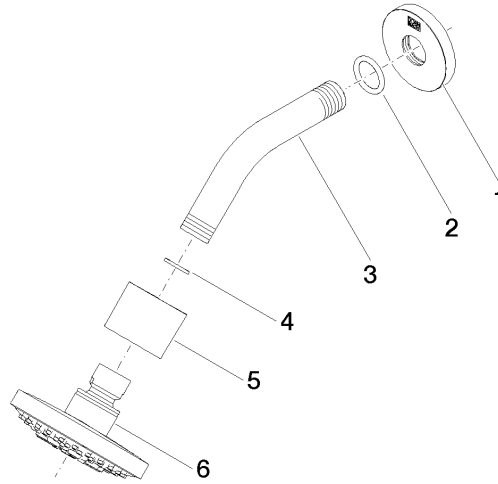

28 505 979

- 155mm projection
- ball-joint pivotable through 18° (in any direction)
- Three or five settings: PURIFY RAIN, COMPACT SOFT FLOW, COMPACT AQUAPRESSURE FLOW, max. flow rate 7.6 l/min (at 3 bar)
- with anti-scale system
- spray head Ø 100mm
- rosette Ø 60 mm
- 1/2" connection
- Function from: 5.5 l/min
- WRAS 2201056

28 505 979

mm [inches]

Flow rate chart

Codes & Standards

DIN 4109

ISO 3822

Scottish Water
Byelaws

UK Water Supply
Regulations

Ü-Zeichen

Shower head - Brushed Chrome

TARA

28 505 979

Certificates

LGA_28

WRAS_2201

28 505 979

Product version from 3/9/2015

Parts for other
finishes can be found
here: [Chrome](#)

Shower head - Brushed Chrome

TARA

28 505 979

Spare parts list

Product version from 3/9/2015

No.	Item Number	Name	Quantity used	Delivery time
	09 27 22 045-93	rosette	6	20