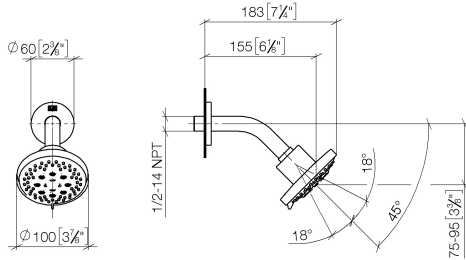

Shower head - Brushed Dark Platinum

TARA

28 505 979

- 155mm projection
- ball-joint pivotable through 18° (in any direction)
- Three or five settings: PURIFY RAIN, COMPACT SOFT FLOW, COMPACT AQUAPRESSURE FLOW, max. flow rate 7.6 l/min (at 3 bar)
- with anti-scale system
- spray head Ø 100mm
- rosette Ø 60 mm
- 1/2" connection
- Function from: 5.5 l/min
- WRAS 2201056

Recommended miscellaneous

Concealed wall elbow -

35 085 970 90

- max. recess depth 163 mm
- min. recess depth 90 mm

28 505 979

mm [inches]

Flow rate chart

Codes & Standards

DIN 4109

ISO 3822

Scottish Water
Byelaws

UK Water Supply
Regulations

Ü-Zeichen

Shower head - Brushed Dark Platinum

TARA

28 505 979

Certificates

LGA_28

WRAS_2201

28 505 979

Product version from 3/9/2015

Shower head - Brushed Dark Platinum

TARA

28 505 979