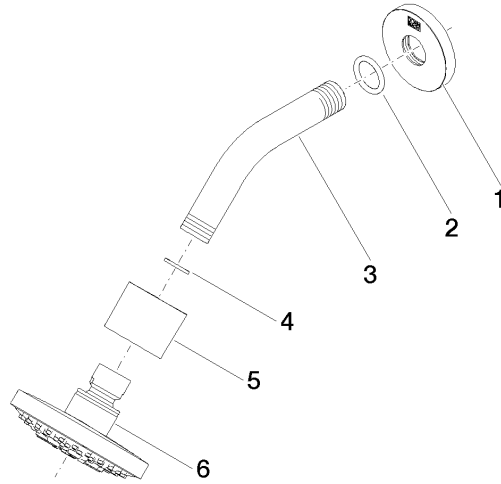

Shower head - Brushed Dark Platinum

TARA

28 505 979

- 155mm projection
- ball-joint pivotable through 18° (in any direction)
- Three or five settings: PURIFY RAIN, COMPACT SOFT FLOW, COMPACT AQUAPRESSURE FLOW, max. flow rate 7.6 l/min (at 3 bar)
- with anti-scale system
- spray head Ø 100mm
- rosette Ø 60 mm
- 1/2" connection
- Function from: 5.5 l/min
- WRAS 2201056

Recommended miscellaneous

Concealed wall elbow -

35 085 970 90

- max. recess depth 163 mm
- min. recess depth 90 mm

28 505 979

mm [inches]

Flow rate chart

Codes & Standards

DIN 4109

ISO 3822

Scottish Water
Byelaws

UK Water Supply
Regulations

Ü-Zeichen

Shower head - Brushed Dark Platinum

TARA

28 505 979

Certificates

LGA_28

WRAS_2201

28 505 979

Product version from 3/9/2015

Shower head - Brushed Dark Platinum

TARA

28 505 979