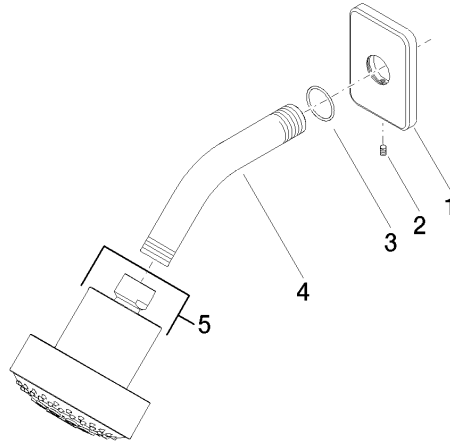

28 508 710

- 200mm projection
- ball-joint pivotable through 30°
- Three settings: PURIFY RAIN, COMPACT SOFT FLOW, COMPACT AQUAPRESSURE FLOW, max. flow rate 9 l/min (at 3 bar)
- with anti-scale system
- spray head Ø 92mm
- rosette 78 x 55 mm
- 1/2" connection
- Function from: 7 l/min

	Brushed Platinum	28 508 710-06
	Chrome	28 508 710-00 0010
	Chrome	28 508 710-00
	Brushed Platinum	28 508 710-06 0010

Recommended miscellaneous

- Concealed wall elbow -** 35 085 970 90
- max. recess depth 163 mm
 - min. recess depth 90 mm

28 508 710

mm [inches]

Flow rate chart

28 508 710

Spare parts list

No.	Item Number	Name	Quantity used	Delivery time
1	09 27 71 004-06	rosette	1	10
2	09 31 11 048 90	pin	1	2
3	09 14 10 098 90	seal	1	2
4	09 11 03 011-06	connection	1	10
5	04 12 11 110 00-06	shower	1	10