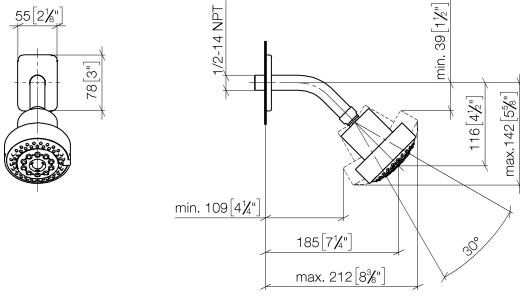

28 508 710

- 200mm projection
- ball-joint pivotable through 30°
- Three settings: PURIFY RAIN, COMPACT SOFT FLOW, COMPACT AQUAPRESSURE FLOW, max. flow rate 9 l/min (at 3 bar)
- with anti-scale system
- spray head Ø 92mm
- rosette 78 x 55 mm
- 1/2" connection
- Function from: 7 l/min

	Brushed Platinum	28 508 710-06
	Chrome	28 508 710-00 0010
	Chrome	28 508 710-00
	Brushed Platinum	28 508 710-06 0010

Recommended miscellaneous

- Concealed wall elbow -** 35 085 970 90
- max. recess depth 163 mm
 - min. recess depth 90 mm

28 508 710

mm [inches]

Flow rate chart

28 508 710

Spare parts list

No.	Item Number	Name	Quantity used	Delivery time
1	09 27 71 004-06	rosette	1	10
2	09 31 11 048 90	pin	1	2
3	09 14 10 098 90	seal	1	2
4	09 11 03 011-06	connection	1	10
5	04 12 11 110 00-06	shower	1	10