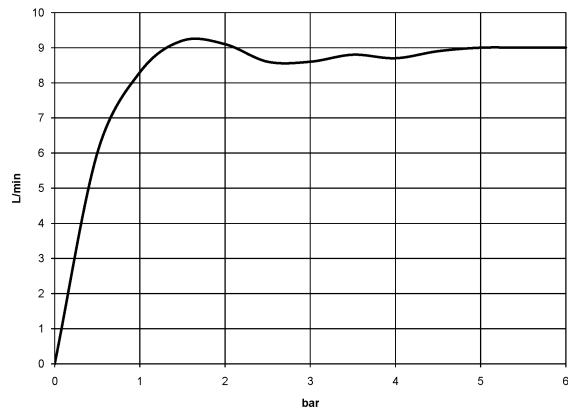

28 508 710

- 200mm projection
- ball-joint pivotable through 30°
- Three settings: PURIFY RAIN, COMPACT SOFT FLOW, COMPACT AQUAPRESSURE FLOW, max. flow rate 9 l/min (at 3 bar)
- with anti-scale system
- spray head Ø 92mm
- rosette 78 x 55 mm
- 1/2" connection
- Function from: 7 l/min

	Brushed Platinum	28 508 710-06
	Chrome	28 508 710-00 0010
	Chrome	28 508 710-00
	Brushed Platinum	28 508 710-06 0010

Recommended miscellaneous

- Concealed wall elbow -** 35 085 970 90
- max. recess depth 163 mm
 - min. recess depth 90 mm

28 508 710

mm [inches]

Flow rate chart

28 508 710

Spare parts list

No.	Item Number	Name	Quantity used	Delivery time
1	09 27 71 004-06	rosette	1	10
2	09 31 11 048 90	pin	1	2
3	09 14 10 098 90	seal	1	2
4	09 11 03 011-06	connection	1	10
5	04 12 11 110 00-06	shower	1	10