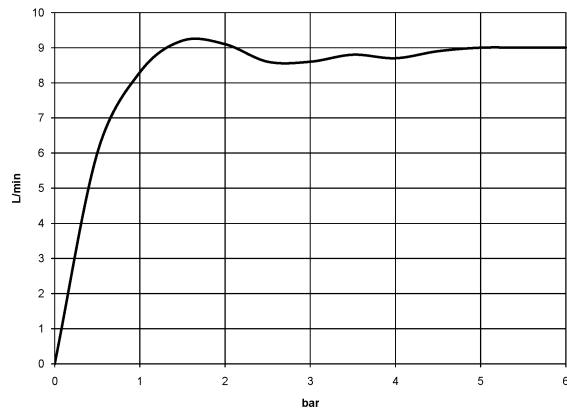

Shower head - Brushed Platinum

TARA

28 508 979

- 200mm projection
- ball-joint pivotable through 30°
- Three settings: PURIFY RAIN, COMPACT SOFT FLOW, COMPACT AQUAPRESSURE FLOW, max. flow rate 9 l/min (at 3 bar)
- Function from: 7 l/min
- with anti-scale system
- spray head Ø 92mm
- rosette Ø 55 mm
- 1/2" connection

Fits: TARA, LISSÉ, VAIA, META

	Brushed Platinum	28 508 979-06
	Chrome	28 508 979-00 0010
	Chrome	28 508 979-00
	Brushed Platinum	28 508 979-06 0010
	Platinum	28 508 979-08 0010
	Platinum	28 508 979-08
	Dark Chrome	28 508 979-19 0010
	Dark Chrome	28 508 979-19
	Light Gold	28 508 979-26 0010
	Light Gold	28 508 979-26
	Brushed Light Gold	28 508 979-27 0010
	Brushed Light Gold	28 508 979-27
	Brushed Durabrass (23kt Gold)	28 508 979-28 0010
	Brushed Durabrass (23kt Gold)	28 508 979-28
	Matte Black	28 508 979-33 0010
	Matte Black	28 508 979-33
	Brushed Bronze	28 508 979-42 0010
	Brushed Bronze	28 508 979-42
	Brushed Champagne (22kt Gold)	28 508 979-46 0010
	Brushed Champagne (22kt Gold)	28 508 979-46
	Champagne (22kt Gold)	28 508 979-47 0010
	Champagne (22kt Gold)	28 508 979-47
	Brushed Chrome	28 508 979-93 0010
	Brushed Chrome	28 508 979-93
	Brushed Dark Platinum	28 508 979-99 0010
	Brushed Dark Platinum	28 508 979-99

Shower head - Brushed Platinum

TARA

28 508 979

Recommended miscellaneous

-
- | | | |
|---|--|---------------|
|  | Concealed wall elbow -
•max. recess depth 163 mm
•min. recess depth 90 mm | 35 085 970 90 |
|---|--|---------------|

28 508 979

mm [inches]

Flow rate chart

28 508 979

Spare parts list

No.	Item Number	Name	Quantity used	Delivery time
1	09 27 22 003-06	rosette	1	10
2	90 14 10 026 00 90	seal	1	2
3	09 11 03 011-06	connection	1	10
4	04 12 11 110 00-06	shower	1	10