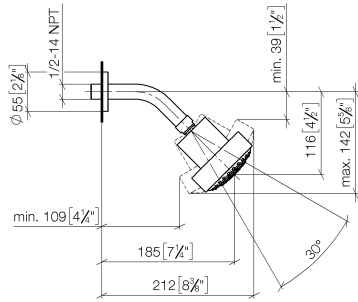

Shower head - Brushed Platinum

TARA

28 508 979

- 200mm projection
- ball-joint pivotable through 30°
- Three settings: PURIFY RAIN, COMPACT SOFT FLOW, COMPACT AQUAPRESSURE FLOW, max. flow rate 9 l/min (at 3 bar)
- Function from: 7 l/min
- with anti-scale system
- spray head Ø 92mm
- rosette Ø 55 mm
- 1/2" connection

Shower head - Brushed Platinum

TARA

28 508 979

Recommended miscellaneous

-
- | | | |
|---|--|---------------|
|  | Concealed wall elbow -
•max. recess depth 163 mm
•min. recess depth 90 mm | 35 085 970 90 |
|---|--|---------------|

28 508 979

mm [inches]

Flow rate chart

28 508 979

Spare parts list

No.	Item Number	Name	Quantity used	Delivery time
1	09 27 22 003-06	rosette	1	10
2	90 14 10 026 00 90	seal	1	2
3	09 11 03 011-06	connection	1	10
4	04 12 11 110 00-06	shower	1	10