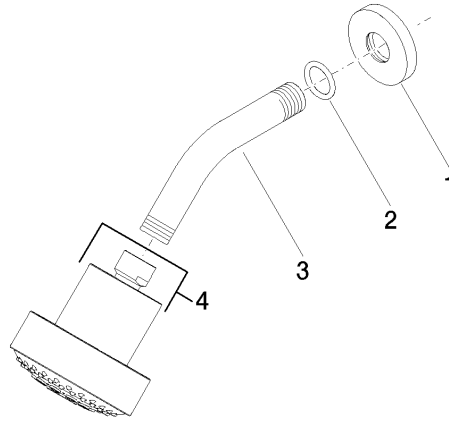

Shower head - Brushed Platinum

TARA

28 508 979

- 200mm projection
- ball-joint pivotable through 30°
- Three settings: PURIFY RAIN, COMPACT SOFT FLOW, COMPACT AQUAPRESSURE FLOW, max. flow rate 9 l/min (at 3 bar)
- Function from: 7 l/min
- with anti-scale system
- spray head Ø 92mm
- rosette Ø 55 mm
- 1/2" connection

Shower head - Brushed Platinum

TARA

28 508 979

Recommended miscellaneous

-
- | | | |
|---|--|---------------|
|  | Concealed wall elbow -
•max. recess depth 163 mm
•min. recess depth 90 mm | 35 085 970 90 |
|---|--|---------------|

28 508 979

mm [inches]

Flow rate chart

28 508 979

Spare parts list

No.	Item Number	Name	Quantity used	Delivery time
1	09 27 22 003-06	rosette	1	10
2	90 14 10 026 00 90	seal	1	2
3	09 11 03 011-06	connection	1	10
4	04 12 11 110 00-06	shower	1	10