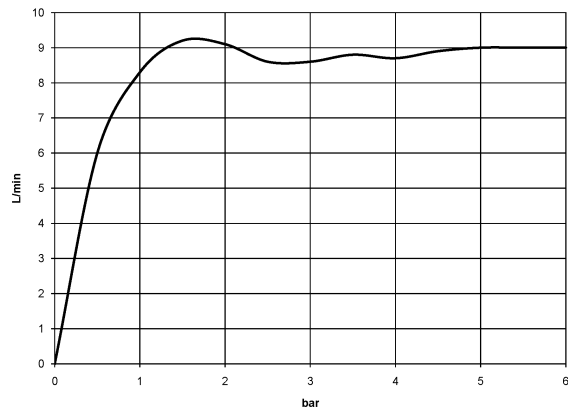

Shower head - Platinum

TARA

28 508 979

- 200mm projection
- ball-joint pivotable through 30°
- Three settings: PURIFY RAIN, COMPACT SOFT FLOW, COMPACT AQUAPRESSURE FLOW, max. flow rate 9 l/min (at 3 bar)
- Function from: 7 l/min
- with anti-scale system
- spray head Ø 92mm
- rosette Ø 55 mm
- 1/2" connection

Shower head - Platinum

TARA

28 508 979

Recommended miscellaneous

Concealed wall elbow -

- max. recess depth 163 mm
- min. recess depth 90 mm

35 085 970 90

28 508 979

mm [inches]

Flow rate chart

28 508 979

Spare parts list

No.	Item Number	Name	Quantity used	Delivery time
1	09 27 22 003-08	rosette	1	40
2	90 14 10 026 00 90	seal	1	2
3	09 11 03 011-08	connection	1	40
4	04 12 11 110 00-08	shower	1	40