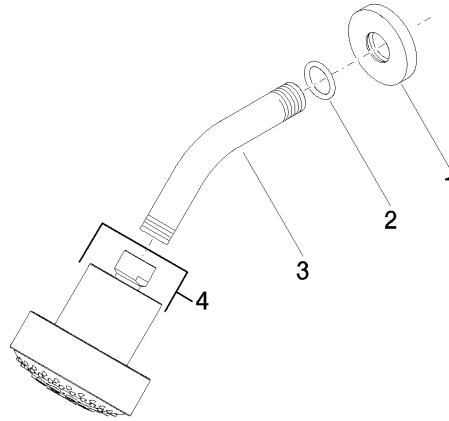

Shower head - Platinum

TARA

28 508 979

- 200mm projection
- ball-joint pivotable through 30°
- Three settings: PURIFY RAIN, COMPACT SOFT FLOW, COMPACT AQUAPRESSURE FLOW, max. flow rate 9 l/min (at 3 bar)
- Function from: 7 l/min
- with anti-scale system
- spray head Ø 92mm
- rosette Ø 55 mm
- 1/2" connection

Fits: TARA, LISSÉ, VAIA, META

	Platinum	28 508 979-08
	Chrome	28 508 979-00 0010
	Chrome	28 508 979-00
	Brushed Platinum	28 508 979-06 0010
	Brushed Platinum	28 508 979-06
	Platinum	28 508 979-08 0010
	Dark Chrome	28 508 979-19 0010
	Dark Chrome	28 508 979-19
	Light Gold	28 508 979-26 0010
	Light Gold	28 508 979-26
	Brushed Light Gold	28 508 979-27 0010
	Brushed Light Gold	28 508 979-27
	Brushed Durabronze (23kt Gold)	28 508 979-28 0010
	Brushed Durabronze (23kt Gold)	28 508 979-28
	Matte Black	28 508 979-33 0010
	Matte Black	28 508 979-33
	Brushed Bronze	28 508 979-42 0010
	Brushed Bronze	28 508 979-42
	Brushed Champagne (22kt Gold)	28 508 979-46 0010
	Brushed Champagne (22kt Gold)	28 508 979-46
	Champagne (22kt Gold)	28 508 979-47 0010
	Champagne (22kt Gold)	28 508 979-47
	Brushed Chrome	28 508 979-93 0010
	Brushed Chrome	28 508 979-93
	Brushed Dark Platinum	28 508 979-99 0010
	Brushed Dark Platinum	28 508 979-99

Shower head - Platinum

TARA

28 508 979

Recommended miscellaneous

Concealed wall elbow -

- max. recess depth 163 mm
- min. recess depth 90 mm

35 085 970 90

28 508 979

mm [inches]

Flow rate chart

28 508 979

Spare parts list

No.	Item Number	Name	Quantity used	Delivery time
1	09 27 22 003-08	rosette	1	40
2	90 14 10 026 00 90	seal	1	2
3	09 11 03 011-08	connection	1	40
4	04 12 11 110 00-08	shower	1	40