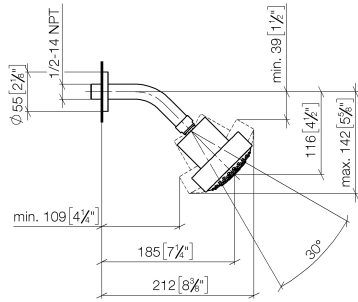

Shower head - Platinum

TARA

28 508 979

- 200mm projection
- ball-joint pivotable through 30°
- Three settings: PURIFY RAIN, COMPACT SOFT FLOW, COMPACT AQUAPRESSURE FLOW, max. flow rate 9 l/min (at 3 bar)
- Function from: 7 l/min
- with anti-scale system
- spray head Ø 92mm
- rosette Ø 55 mm
- 1/2" connection

Fits: TARA, LISSÉ, VAIA, META

	Platinum	28 508 979-08
	Chrome	28 508 979-00 0010
	Chrome	28 508 979-00
	Brushed Platinum	28 508 979-06 0010
	Brushed Platinum	28 508 979-06
	Platinum	28 508 979-08 0010
	Dark Chrome	28 508 979-19 0010
	Dark Chrome	28 508 979-19
	Light Gold	28 508 979-26 0010
	Light Gold	28 508 979-26
	Brushed Light Gold	28 508 979-27 0010
	Brushed Light Gold	28 508 979-27
	Brushed Durabronze (23kt Gold)	28 508 979-28 0010
	Brushed Durabronze (23kt Gold)	28 508 979-28
	Matte Black	28 508 979-33 0010
	Matte Black	28 508 979-33
	Brushed Bronze	28 508 979-42 0010
	Brushed Bronze	28 508 979-42
	Brushed Champagne (22kt Gold)	28 508 979-46 0010
	Brushed Champagne (22kt Gold)	28 508 979-46
	Champagne (22kt Gold)	28 508 979-47 0010
	Champagne (22kt Gold)	28 508 979-47
	Brushed Chrome	28 508 979-93 0010
	Brushed Chrome	28 508 979-93
	Brushed Dark Platinum	28 508 979-99 0010
	Brushed Dark Platinum	28 508 979-99

Shower head - Platinum

TARA

28 508 979

Recommended miscellaneous

Concealed wall elbow -

- max. recess depth 163 mm
- min. recess depth 90 mm

35 085 970 90

28 508 979

mm [inches]

Flow rate chart

28 508 979

Spare parts list

No.	Item Number	Name	Quantity used	Delivery time
1	09 27 22 003-08	rosette	1	40
2	90 14 10 026 00 90	seal	1	2
3	09 11 03 011-08	connection	1	40
4	04 12 11 110 00-08	shower	1	40