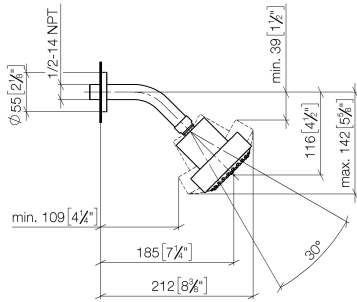

Shower head FlowReduce - Dark Chrome

TARA

28 508 979

Fits: TARA, LISSÉ, VAIA, META

- 200mm projection
- ball-joint pivotable through 30°
- Three settings: PURIFY RAIN, COMPACT SOFT FLOW, COMPACT AQUAPRESSURE FLOW, max. flow rate 6.8 l/min (at 3 bar)
- with anti-scale system
- spray head Ø 92mm
- rosette Ø 55 mm
- 1/2" connection
- This product can help a building meet the requirements of Green Building Rating Systems, e.g. LEED®, BREEAM®, DGNB

	Dark Chrome	28 508 979-19 0010
	Chrome	28 508 979-00 0010
	Chrome	28 508 979-00
	Brushed Platinum	28 508 979-06 0010
	Brushed Platinum	28 508 979-06
	Platinum	28 508 979-08 0010
	Platinum	28 508 979-08
	Dark Chrome	28 508 979-19
	Light Gold	28 508 979-26 0010
	Light Gold	28 508 979-26
	Brushed Light Gold	28 508 979-27 0010
	Brushed Light Gold	28 508 979-27
	Brushed Durabrass (23kt Gold)	28 508 979-28 0010
	Brushed Durabrass (23kt Gold)	28 508 979-28
	Matte Black	28 508 979-33 0010
	Matte Black	28 508 979-33
	Brushed Bronze	28 508 979-42 0010
	Brushed Bronze	28 508 979-42
	Brushed Champagne (22kt Gold)	28 508 979-46 0010
	Brushed Champagne (22kt Gold)	28 508 979-46
	Champagne (22kt Gold)	28 508 979-47 0010
	Champagne (22kt Gold)	28 508 979-47
	Brushed Chrome	28 508 979-93 0010
	Brushed Chrome	28 508 979-93
	Brushed Dark Platinum	28 508 979-99 0010
	Brushed Dark Platinum	28 508 979-99

Shower head FlowReduce - Dark Chrome

TARA

28 508 979

28 508 979

mm [inches]

Flow rate chart

Certificates

LGA_38653.