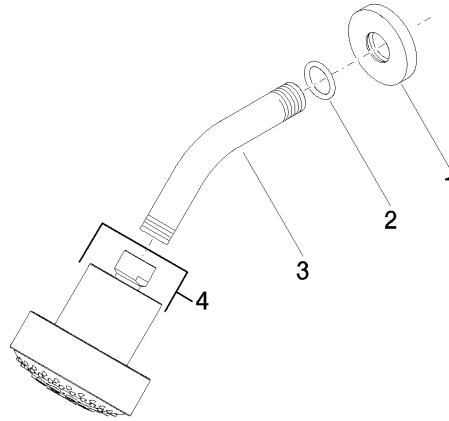

Shower head - Light Gold

TARA

28 508 979

- 200mm projection
- ball-joint pivotable through 30°
- Three settings: PURIFY RAIN, COMPACT SOFT FLOW, COMPACT AQUAPRESSURE FLOW, max. flow rate 9 l/min (at 3 bar)
- Function from: 7 l/min
- with anti-scale system
- spray head Ø 92mm
- rosette Ø 55 mm
- 1/2" connection

Fits: TARA, LISSÉ, VAIA, META

	Light Gold	28 508 979-26
	Chrome	28 508 979-00 0010
	Chrome	28 508 979-00
	Brushed Platinum	28 508 979-06 0010
	Brushed Platinum	28 508 979-06
	Platinum	28 508 979-08 0010
	Platinum	28 508 979-08
	Dark Chrome	28 508 979-19 0010
	Dark Chrome	28 508 979-19
	Light Gold	28 508 979-26 0010
	Brushed Light Gold	28 508 979-27 0010
	Brushed Light Gold	28 508 979-27
	Brushed Durabrass (23kt Gold)	28 508 979-28 0010
	Brushed Durabrass (23kt Gold)	28 508 979-28
	Matte Black	28 508 979-33 0010
	Matte Black	28 508 979-33
	Brushed Bronze	28 508 979-42 0010
	Brushed Bronze	28 508 979-42
	Brushed Champagne (22kt Gold)	28 508 979-46 0010
	Brushed Champagne (22kt Gold)	28 508 979-46
	Champagne (22kt Gold)	28 508 979-47 0010
	Champagne (22kt Gold)	28 508 979-47
	Brushed Chrome	28 508 979-93 0010
	Brushed Chrome	28 508 979-93
	Brushed Dark Platinum	28 508 979-99 0010
	Brushed Dark Platinum	28 508 979-99

28 508 979

Recommended miscellaneous

Concealed wall elbow - 35 085 970 90

- min. recess depth 90 mm
- max. recess depth 163 mm

28 508 979

mm [inches]

Flow rate chart

Spare parts list

No.	Item Number	Name	Quantity used	Delivery time
1	09 27 22 003-26	rosette	1	60
2	90 14 10 026 00 90	seal	1	2
3	09 11 03 011-26	connection	1	60
4	04 12 11 110 00-26	shower	1	-

Spare part can no longer be ordered, please order the replacement item