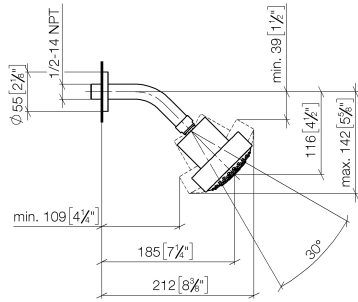

Shower head - Light Gold

TARA

28 508 979

- 200mm projection
- ball-joint pivotable through 30°
- Three settings: PURIFY RAIN, COMPACT SOFT FLOW, COMPACT AQUAPRESSURE FLOW, max. flow rate 9 l/min (at 3 bar)
- Function from: 7 l/min
- with anti-scale system
- spray head Ø 92mm
- rosette Ø 55 mm
- 1/2" connection

28 508 979

Recommended miscellaneous

Concealed wall elbow - 35 085 970 90

- min. recess depth 90 mm
- max. recess depth 163 mm

28 508 979

mm [inches]

Flow rate chart

Spare parts list

No.	Item Number	Name	Quantity used	Delivery time
1	09 27 22 003-26	rosette	1	60
2	90 14 10 026 00 90	seal	1	2
3	09 11 03 011-26	connection	1	60
4	04 12 11 110 00-26	shower	1	-

Spare part can no longer be ordered, please order the replacement item