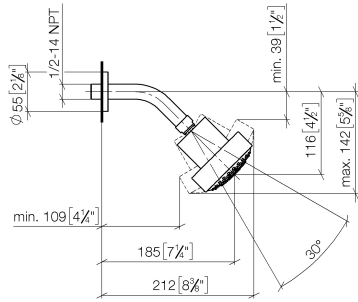

Shower head - Brushed Light Gold

TARA

28 508 979

- 200mm projection
- ball-joint pivotable through 30°
- Three settings: PURIFY RAIN, COMPACT SOFT FLOW, COMPACT AQUAPRESSURE FLOW, max. flow rate 9 l/min (at 3 bar)
- Function from: 7 l/min
- with anti-scale system
- spray head Ø 92mm
- rosette Ø 55 mm
- 1/2" connection

Shower head - Brushed Light Gold

TARA

28 508 979

Recommended miscellaneous

-
- | | | |
|---|--|---------------|
|  | Concealed wall elbow -
•min. recess depth 90 mm
•max. recess depth 163 mm | 35 085 970 90 |
|---|--|---------------|

28 508 979

mm [inches]

Flow rate chart

28 508 979

Spare parts list

No.	Item Number	Name	Quantity used	Delivery time
1	09 27 22 003-27	rosette	1	60
2	90 14 10 026 00 90	seal	1	2
3	09 11 03 011-27	connection	1	60
4	04 12 11 110 00-27	shower	1	-