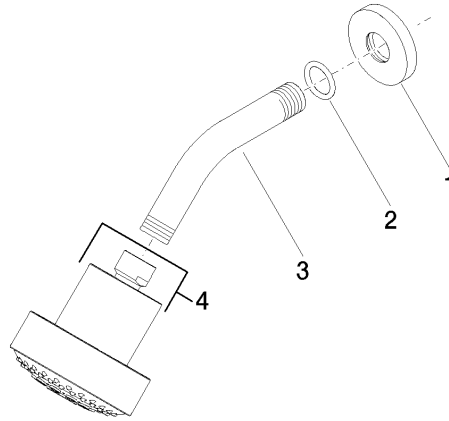

Shower head - Brushed Light Gold

TARA

28 508 979

- 200mm projection
- ball-joint pivotable through 30°
- Three settings: PURIFY RAIN, COMPACT SOFT FLOW, COMPACT AQUAPRESSURE FLOW, max. flow rate 9 l/min (at 3 bar)
- Function from: 7 l/min
- with anti-scale system
- spray head Ø 92mm
- rosette Ø 55 mm
- 1/2" connection

Shower head - Brushed Light Gold

TARA

28 508 979

Recommended miscellaneous

-
- | | | |
|---|--|---------------|
|  | Concealed wall elbow -
•min. recess depth 90 mm
•max. recess depth 163 mm | 35 085 970 90 |
|---|--|---------------|

28 508 979

mm [inches]

Flow rate chart

28 508 979

Spare parts list

No.	Item Number	Name	Quantity used	Delivery time
1	09 27 22 003-27	rosette	1	60
2	90 14 10 026 00 90	seal	1	2
3	09 11 03 011-27	connection	1	60
4	04 12 11 110 00-27	shower	1	-