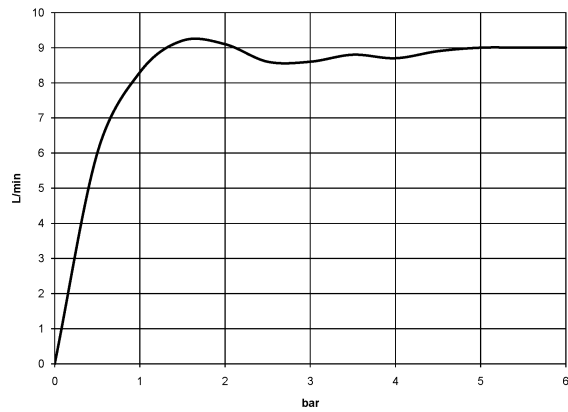

Shower head - Brushed Light Gold

TARA

28 508 979

- 200mm projection
- ball-joint pivotable through 30°
- Three settings: PURIFY RAIN, COMPACT SOFT FLOW, COMPACT AQUAPRESSURE FLOW, max. flow rate 9 l/min (at 3 bar)
- Function from: 7 l/min
- with anti-scale system
- spray head Ø 92mm
- rosette Ø 55 mm
- 1/2" connection

Shower head - Brushed Light Gold

TARA

28 508 979

Recommended miscellaneous

-
- | | | |
|---|--|---------------|
|  | Concealed wall elbow -
•min. recess depth 90 mm
•max. recess depth 163 mm | 35 085 970 90 |
|---|--|---------------|

28 508 979

mm [inches]

Flow rate chart

28 508 979

Spare parts list

No.	Item Number	Name	Quantity used	Delivery time
1	09 27 22 003-27	rosette	1	60
2	90 14 10 026 00 90	seal	1	2
3	09 11 03 011-27	connection	1	60
4	04 12 11 110 00-27	shower	1	-