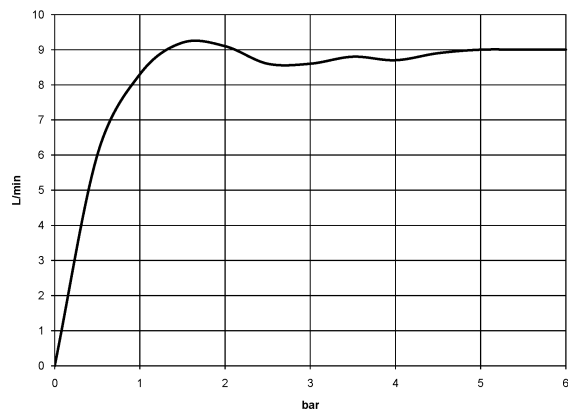

Shower head - Brushed Durabrass (23kt Gold)

TARA

28 508 979

- 200mm projection
- ball-joint pivotable through 30°
- Three settings: PURIFY RAIN, COMPACT SOFT FLOW, COMPACT AQUAPRESSURE FLOW, max. flow rate 9 l/min (at 3 bar)
- Function from: 7 l/min
- with anti-scale system
- spray head Ø 92mm
- rosette Ø 55 mm
- 1/2" connection

Shower head - Brushed Durabronz (23kt Gold)

TARA

28 508 979

Recommended miscellaneous

Concealed wall elbow -

- max. recess depth 163 mm
- min. recess depth 90 mm

35 085 970 90

28 508 979

mm [inches]

Flow rate chart

28 508 979

Spare parts list

No.	Item Number	Name	Quantity used	Delivery time
1	09 27 22 003-28	rosette	1	20
2	90 14 10 026 00 90	seal	1	2
3	09 11 03 011-28	connection	1	20
4	04 12 11 110 00-28	shower	1	-