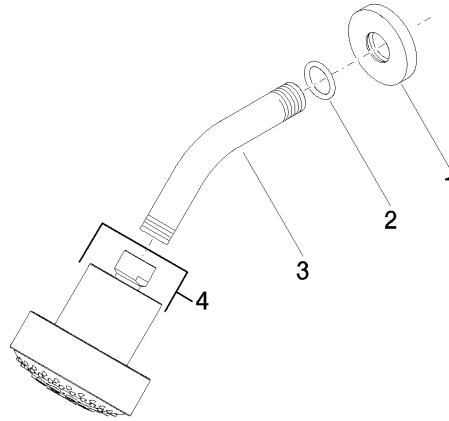

Shower head - Brushed Durabrass (23kt Gold)

TARA

28 508 979

- 200mm projection
- ball-joint pivotable through 30°
- Three settings: PURIFY RAIN, COMPACT SOFT FLOW, COMPACT AQUAPRESSURE FLOW, max. flow rate 9 l/min (at 3 bar)
- Function from: 7 l/min
- with anti-scale system
- spray head Ø 92mm
- rosette Ø 55 mm
- 1/2" connection

Shower head - Brushed Durabronz (23kt Gold)

TARA

28 508 979

Recommended miscellaneous

Concealed wall elbow -

- max. recess depth 163 mm
- min. recess depth 90 mm

35 085 970 90

28 508 979

mm [inches]

Flow rate chart

28 508 979

Spare parts list

No.	Item Number	Name	Quantity used	Delivery time
1	09 27 22 003-28	rosette	1	20
2	90 14 10 026 00 90	seal	1	2
3	09 11 03 011-28	connection	1	20
4	04 12 11 110 00-28	shower	1	-