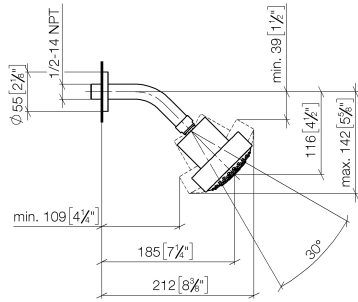

Shower head - Brushed Durabrass (23kt Gold)

TARA

28 508 979

- 200mm projection
- ball-joint pivotable through 30°
- Three settings: PURIFY RAIN, COMPACT SOFT FLOW, COMPACT AQUAPRESSURE FLOW, max. flow rate 9 l/min (at 3 bar)
- Function from: 7 l/min
- with anti-scale system
- spray head Ø 92mm
- rosette Ø 55 mm
- 1/2" connection

Shower head - Brushed Durabronz (23kt Gold)

TARA

28 508 979

Recommended miscellaneous

Concealed wall elbow -

- max. recess depth 163 mm
- min. recess depth 90 mm

35 085 970 90

28 508 979

mm [inches]

Flow rate chart

28 508 979

Spare parts list

No.	Item Number	Name	Quantity used	Delivery time
1	09 27 22 003-28	rosette	1	20
2	90 14 10 026 00 90	seal	1	2
3	09 11 03 011-28	connection	1	20
4	04 12 11 110 00-28	shower	1	-