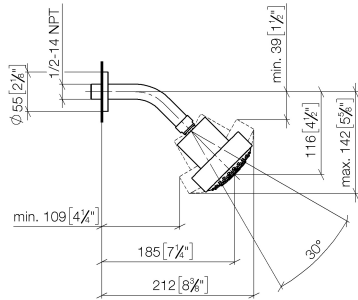

**Shower head - Champagne (22kt Gold)**

TARA

28 508 979

- 200mm projection
- ball-joint pivotable through 30°
- Three settings: PURIFY RAIN, COMPACT SOFT FLOW, COMPACT AQUAPRESSURE FLOW, max. flow rate 9 l/min (at 3 bar)
- Function from: 7 l/min
- with anti-scale system
- spray head Ø 92mm
- rosette Ø 55 mm
- 1/2" connection

## Shower head - Champagne (22kt Gold)

TARA

28 508 979

### Recommended miscellaneous

- 
- |   |  |               |
|---|--|---------------|
|  | <b>Concealed wall elbow -</b><br>•max. recess depth 163 mm<br>•min. recess depth 90 mm | 35 085 970 90 |
|---|--|---------------|

28 508 979

mm [inches]

Flow rate chart

28 508 979