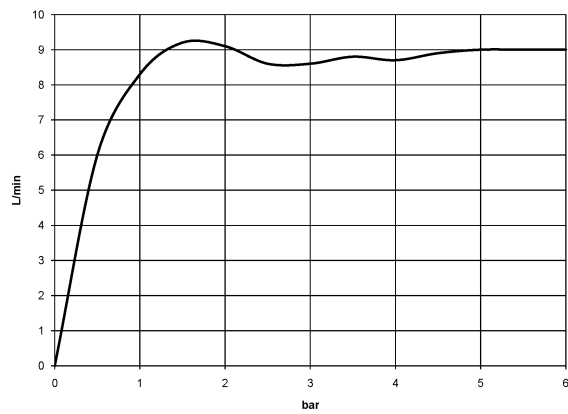

**Shower head - Champagne (22kt Gold)**

TARA

28 508 979

- 200mm projection
- ball-joint pivotable through 30°
- Three settings: PURIFY RAIN, COMPACT SOFT FLOW, COMPACT AQUAPRESSURE FLOW, max. flow rate 9 l/min (at 3 bar)
- Function from: 7 l/min
- with anti-scale system
- spray head Ø 92mm
- rosette Ø 55 mm
- 1/2" connection

### Recommended miscellaneous

- 
- |   |  |               |
|---|--|---------------|
|  | <b>Concealed wall elbow -</b><br>•max. recess depth 163 mm<br>•min. recess depth 90 mm | 35 085 970 90 |
|---|--|---------------|

28 508 979

mm [inches]

Flow rate chart

28 508 979