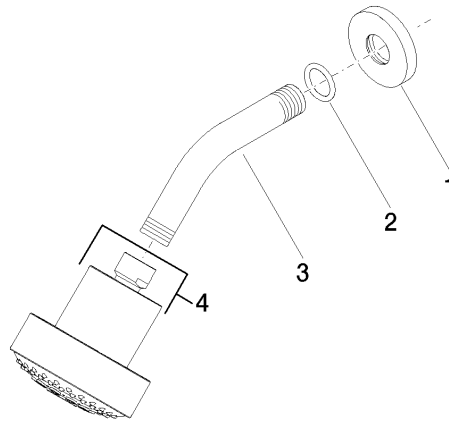

**Shower head - Champagne (22kt Gold)**

TARA

28 508 979

- 200mm projection
- ball-joint pivotable through 30°
- Three settings: PURIFY RAIN, COMPACT SOFT FLOW, COMPACT AQUAPRESSURE FLOW, max. flow rate 9 l/min (at 3 bar)
- Function from: 7 l/min
- with anti-scale system
- spray head Ø 92mm
- rosette Ø 55 mm
- 1/2" connection

### Recommended miscellaneous

- 
- |   |  |               |
|---|--|---------------|
|  | <b>Concealed wall elbow -</b><br>•max. recess depth 163 mm<br>•min. recess depth 90 mm | 35 085 970 90 |
|---|--|---------------|

28 508 979

mm [inches]

Flow rate chart

28 508 979

### Spare parts list

No.	Item Number	Name	Quantity used	Delivery time
1	09 27 22 003-47	rosette	1	60
2	90 14 10 026 00 90	seal	1	2
3	09 11 03 011-47	connection	1	30
4	04 12 11 110 00-47	shower	1	-

Spare part can no longer be ordered, please order the replacement item