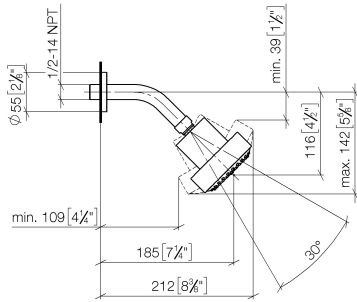

Shower head FlowReduce - Brushed Dark Platinum

TARA

28 508 979

Fits: TARA, LISSÉ, VAIA, META

- 200mm projection
- ball-joint pivotable through 30°
- Three settings: PURIFY RAIN, COMPACT SOFT FLOW, COMPACT AQUAPRESSURE FLOW, max. flow rate 6.8 l/min (at 3 bar)
- with anti-scale system
- spray head Ø 92mm
- rosette Ø 55 mm
- 1/2" connection
- This product can help a building meet the requirements of Green Building Rating Systems, e.g. LEED®, BREEAM®, DGNB

	Brushed Dark Platinum	28 508 979-99 0010
	Chrome	28 508 979-00 0010
	Chrome	28 508 979-00
	Brushed Platinum	28 508 979-06 0010
	Brushed Platinum	28 508 979-06
	Platinum	28 508 979-08 0010
	Platinum	28 508 979-08
	Dark Chrome	28 508 979-19 0010
	Dark Chrome	28 508 979-19
	Light Gold	28 508 979-26 0010
	Light Gold	28 508 979-26
	Brushed Light Gold	28 508 979-27 0010
	Brushed Light Gold	28 508 979-27
	Brushed Durabrass (23kt Gold)	28 508 979-28 0010
	Brushed Durabrass (23kt Gold)	28 508 979-28
	Matte Black	28 508 979-33 0010
	Matte Black	28 508 979-33
	Brushed Bronze	28 508 979-42 0010
	Brushed Bronze	28 508 979-42
	Brushed Champagne (22kt Gold)	28 508 979-46 0010
	Brushed Champagne (22kt Gold)	28 508 979-46
	Champagne (22kt Gold)	28 508 979-47 0010
	Champagne (22kt Gold)	28 508 979-47
	Brushed Chrome	28 508 979-93 0010
	Brushed Chrome	28 508 979-93
	Brushed Dark Platinum	28 508 979-99

Shower head FlowReduce - Brushed Dark Platinum

TARA

28 508 979

28 508 979

mm [inches]

Flow rate chart

Certificates

IAPMO_11777. IAPMO_4976 (4). LGA_38653.

28 508 979

Parts for other finishes can be found here: [Chrome](#)

Spare parts list

No.	Item Number	Name	Quantity used	Delivery time
1	09 27 22 019-99	rosette	1	30
2	90 14 10 026 00 90	seal	1	2
3	09 11 03 011-99	connection	1	30
4	04 12 11 110 30-99	shower	1	30