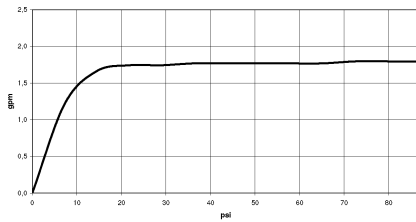

Shower head FlowReduce - Brushed Dark Platinum

TARA

28 508 979

Fits: TARA, LISSÉ, VAIA, META

- 200mm projection
- ball-joint pivotable through 30°
- Three settings: PURIFY RAIN, COMPACT SOFT FLOW, COMPACT AQUAPRESSURE FLOW, max. flow rate 6.8 l/min (at 3 bar)
- with anti-scale system
- spray head Ø 92mm
- rosette Ø 55 mm
- 1/2" connection
- This product can help a building meet the requirements of Green Building Rating Systems, e.g. LEED®, BREEAM®, DGNB

Shower head FlowReduce - Brushed Dark Platinum

TARA

28 508 979

28 508 979

mm [inches]

Flow rate chart

Certificates

IAPMO_11777. IAPMO_4976 (4). LGA_38653.