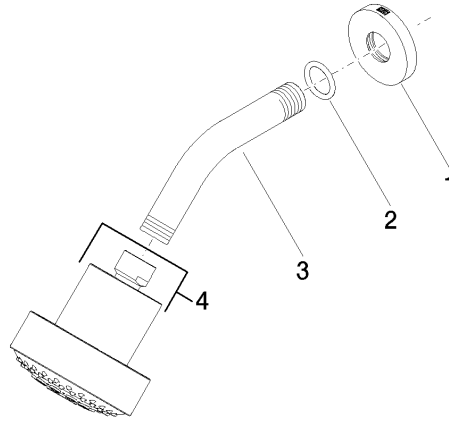

Shower head FlowReduce - Brushed Dark Platinum

TARA

28 508 979

Fits: TARA, LISSÉ, VAIA, META

- 200mm projection
- ball-joint pivotable through 30°
- Three settings: PURIFY RAIN, COMPACT SOFT FLOW, COMPACT AQUAPRESSURE FLOW, max. flow rate 6.8 l/min (at 3 bar)
- with anti-scale system
- spray head Ø 92mm
- rosette Ø 55 mm
- 1/2" connection
- This product can help a building meet the requirements of Green Building Rating Systems, e.g. LEED®, BREEAM®, DGNB

Shower head FlowReduce - Brushed Dark Platinum

TARA

28 508 979

28 508 979

mm [inches]

Flow rate chart

Certificates

IAPMO_11777. IAPMO_4976 (4). LGA_38653.

28 508 979

Parts for other finishes can be found here: [Chrome](#)

Spare parts list

No.	Item Number	Name	Quantity used	Delivery time
1	09 27 22 019-99	rosette	1	30
2	90 14 10 026 00 90	seal	1	2
3	09 11 03 011-99	connection	1	30
4	04 12 11 110 30-99	shower	1	30