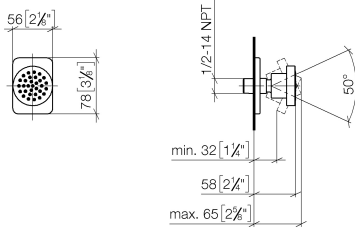

LULU Body spray without volume control - Chrome

LULU

28 528 710

- spray head Ø 55mm
- ball-joint pivotable through 25° (in any direction)
- HORIZONTAL RAIN, max. flow rate 7 l/min (at 3 bar)
- anti-scale system
- rosette 78 x 55 mm
- 1/2" connection

	Chrome	28 528 710-00
	Brushed Platinum	28 528 710-06

To be provided by the customer. Zigbee Gateway!

Recommended miscellaneous

- Concealed wall elbow -** 35 085 970 90
- max. recess depth 163 mm
 - min. recess depth 90 mm

28 528 710

mm [inches]

Flow rate chart

Codes & Standards

DIN 4109

ISO 3822

Ü-Zeichen

LULU Body spray without volume control - Chrome

LULU

28 528 710

Certificates

LGA_38

LULU Body spray without volume control - Chrome

LULU

28 528 710

Spare parts list