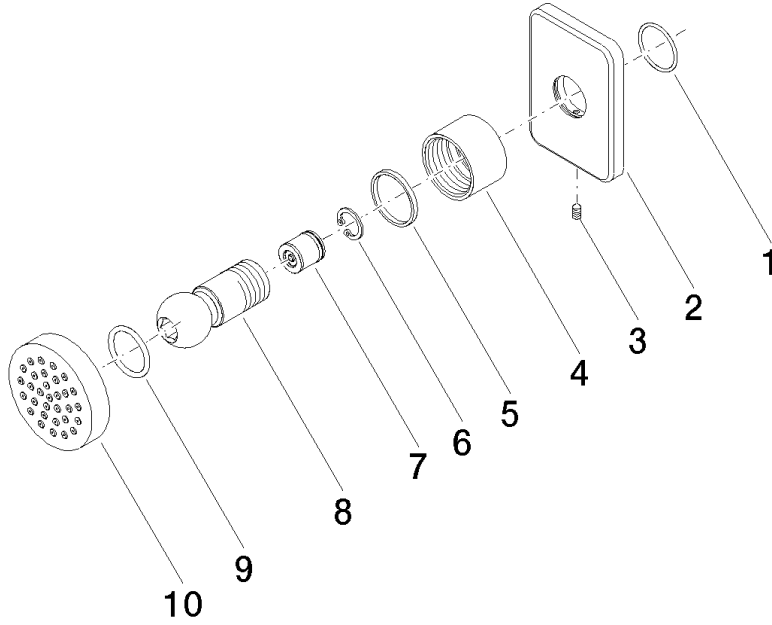

LULU Body spray without volume control - Chrome

LULU

28 528 710

- spray head Ø 55mm
- ball-joint pivotable through 25° (in any direction)
- HORIZONTAL RAIN, max. flow rate 7 l/min (at 3 bar)
- anti-scale system
- rosette 78 x 55 mm
- 1/2" connection

	Chrome	28 528 710-00
	Brushed Platinum	28 528 710-06

To be provided by the customer. Zigbee Gateway!

Recommended miscellaneous

- Concealed wall elbow -** 35 085 970 90
- max. recess depth 163 mm
 - min. recess depth 90 mm

28 528 710

mm [inches]

Flow rate chart

Codes & Standards

DIN 4109

ISO 3822

Ü-Zeichen

LULU Body spray without volume control - Chrome

LULU

28 528 710

Certificates

LGA_38

LULU Body spray without volume control - Chrome

LULU

28 528 710

Spare parts list