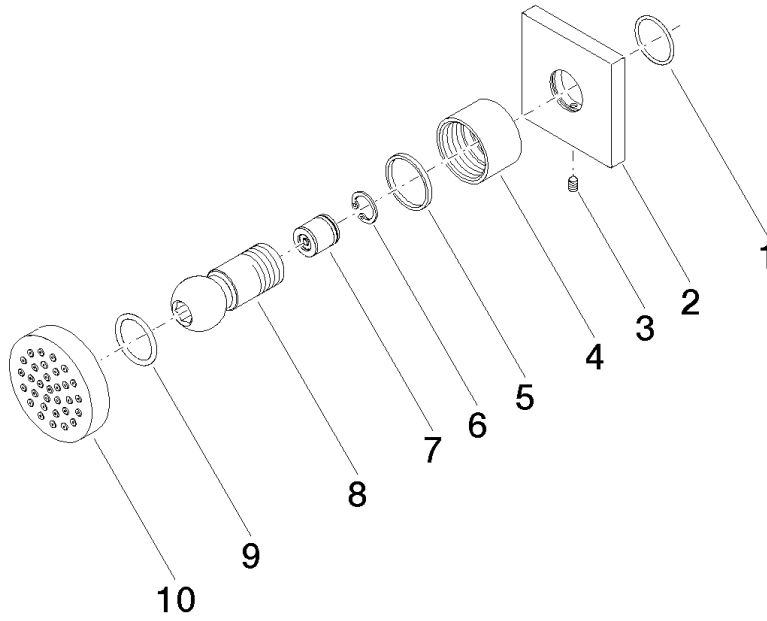

28 528 782

Product version from 6/1/2024