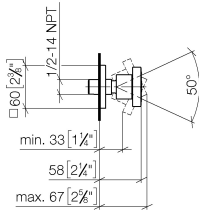

**Body spray without volume control - Chrome**

IMO

28 528 782

- spray head Ø 55mm
- ball-joint pivotable through 25° (in any direction)
- HORIZONTAL RAIN, max. flow rate 7 l/min (at 3 bar)
- anti-scale system
- rosette 60 x 60 mm
- 1/2" connection

**Recommended miscellaneous**

**Concealed wall elbow -**

35 085 970 90

- max. recess depth 163 mm
- min. recess depth 90 mm

28 528 782

mm [inches]

Flow rate chart

Codes & Standards