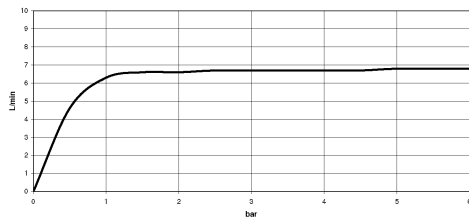

**Body spray without volume control - Chrome**

IMO

28 528 782

- spray head Ø 55mm
- ball-joint pivotable through 25° (in any direction)
- HORIZONTAL RAIN, max. flow rate 7 l/min (at 3 bar)
- anti-scale system
- rosette 60 x 60 mm
- 1/2" connection

**Recommended miscellaneous**

**Concealed wall elbow -**

35 085 970 90

- max. recess depth 163 mm
- min. recess depth 90 mm

28 528 782

mm [inches]

Flow rate chart

Codes & Standards